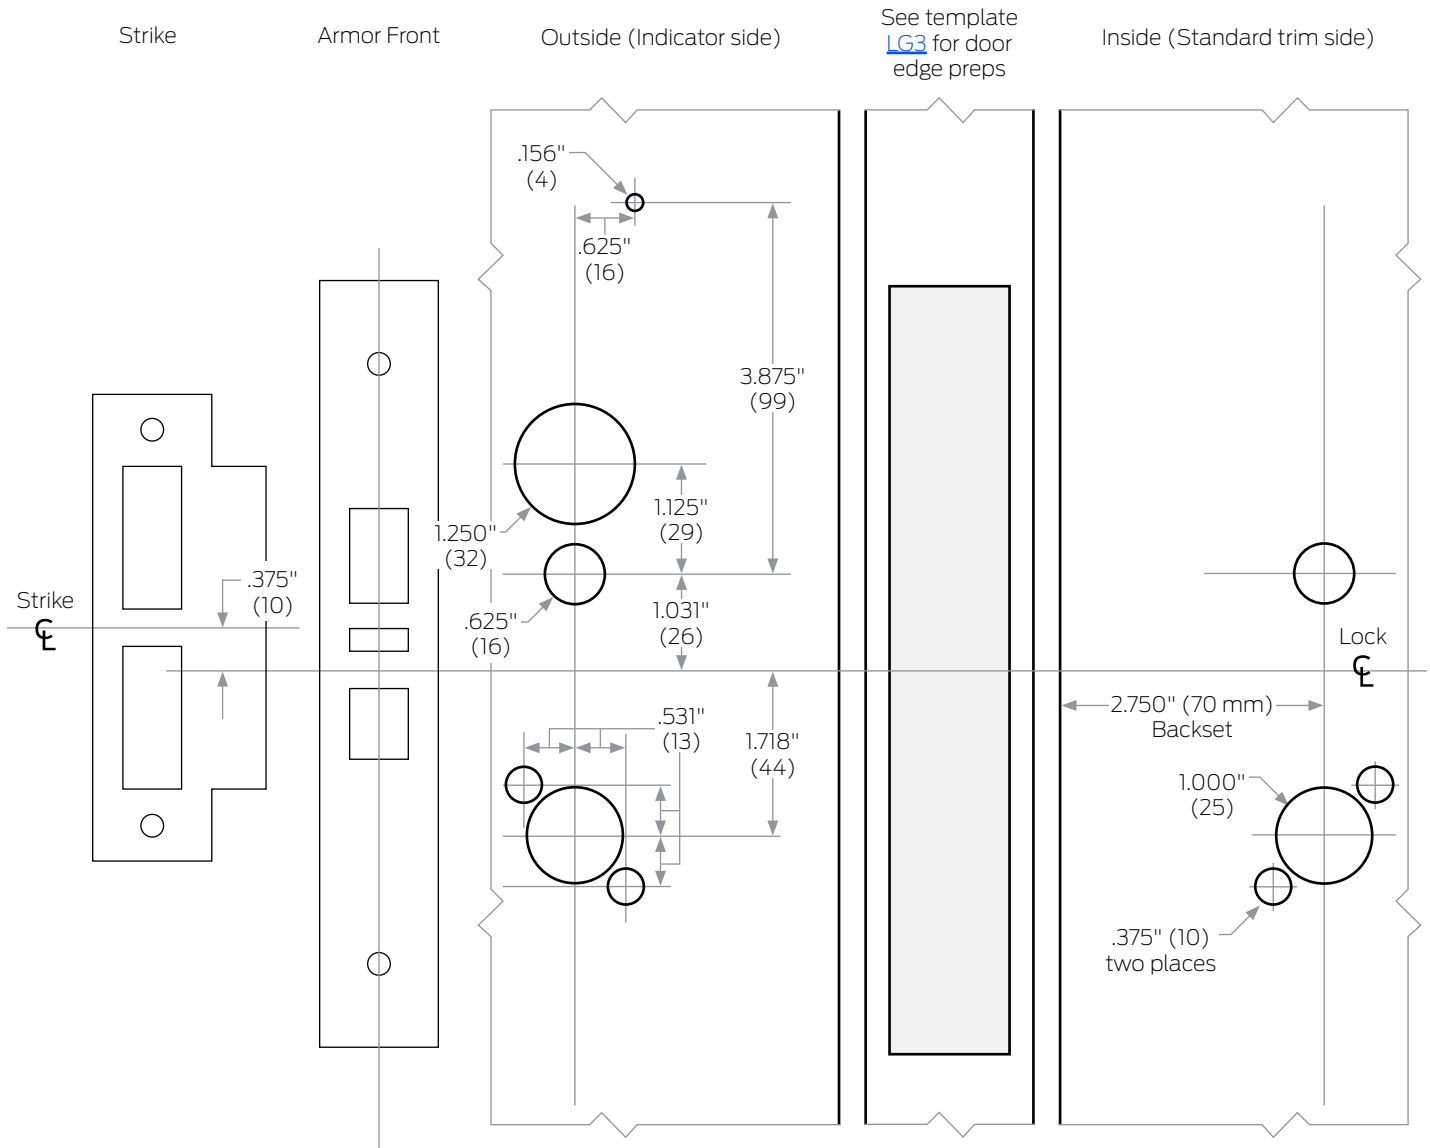

ALLEGION™

L9000-Series Gen 2 Indicator

Functions: L/LV9040, L/LV9044, L/LV9050,
L/LV9056, L/LV9440, L/LV9444,
L/LV9456, L9473, L/LV9480, L/LV9485

Indicator Side	Trim
Outside	Sectional
Inside	Escutcheon
Dual	

Left Hand (LH) Door Shown

Refer to Template [LG1](#) for case and strike dimensions and if applicable information to prepare the door for wire routing. Armor front deadbolt, auxiliary latch and latchbolt holes shown for dimensional purposes only. Use door edge measurements for door preparation.

Dimensions shown in parentheses () are in millimeters.

Drawing not to scale.

Door preparation template

LG201