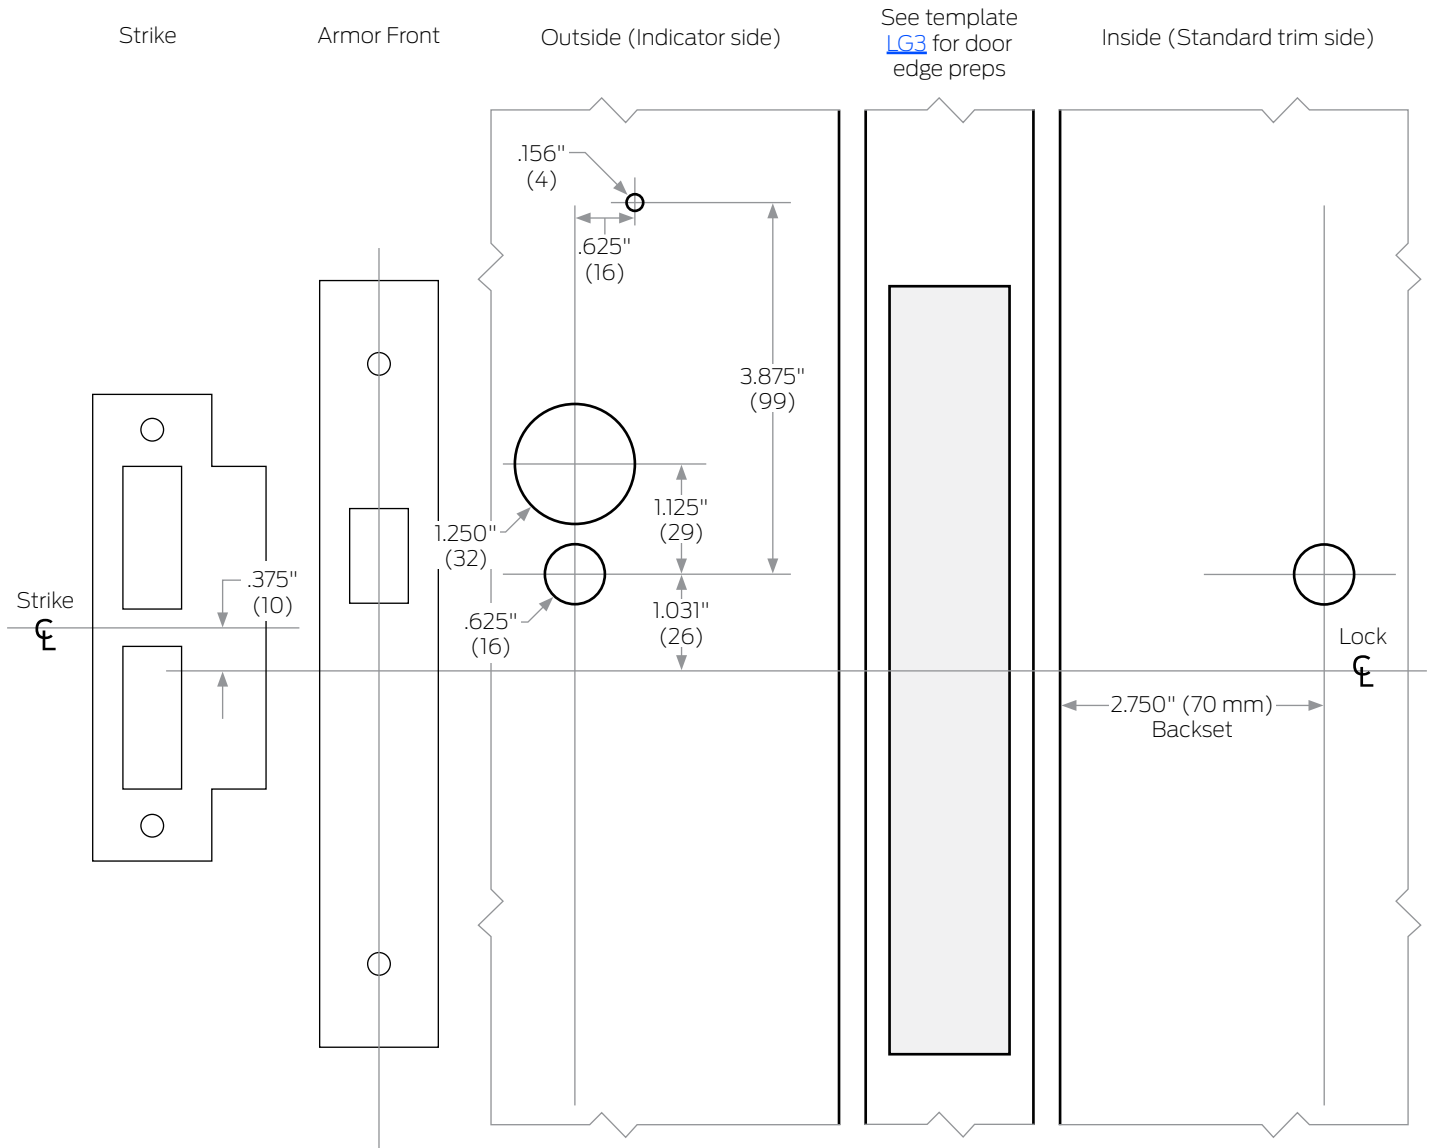

ALLEGION™

L9000-Series Gen 2 Indicator

Functions: L9460

Indicator Side	Trim
Outside	Sectional
Inside	Escutcheon
Dual	

Left Hand (LH) Door Shown

Refer to Template [LG1](#) for case and strike dimensions and if applicable information to prepare the door for wire routing. Armor front deadbolt, auxiliary latch and latchbolt holes shown for dimensional purposes only. Use door edge measurements for door preparation.

Dimensions shown in parentheses () are in millimeters.

Drawing not to scale.

Door preparation template

LG204