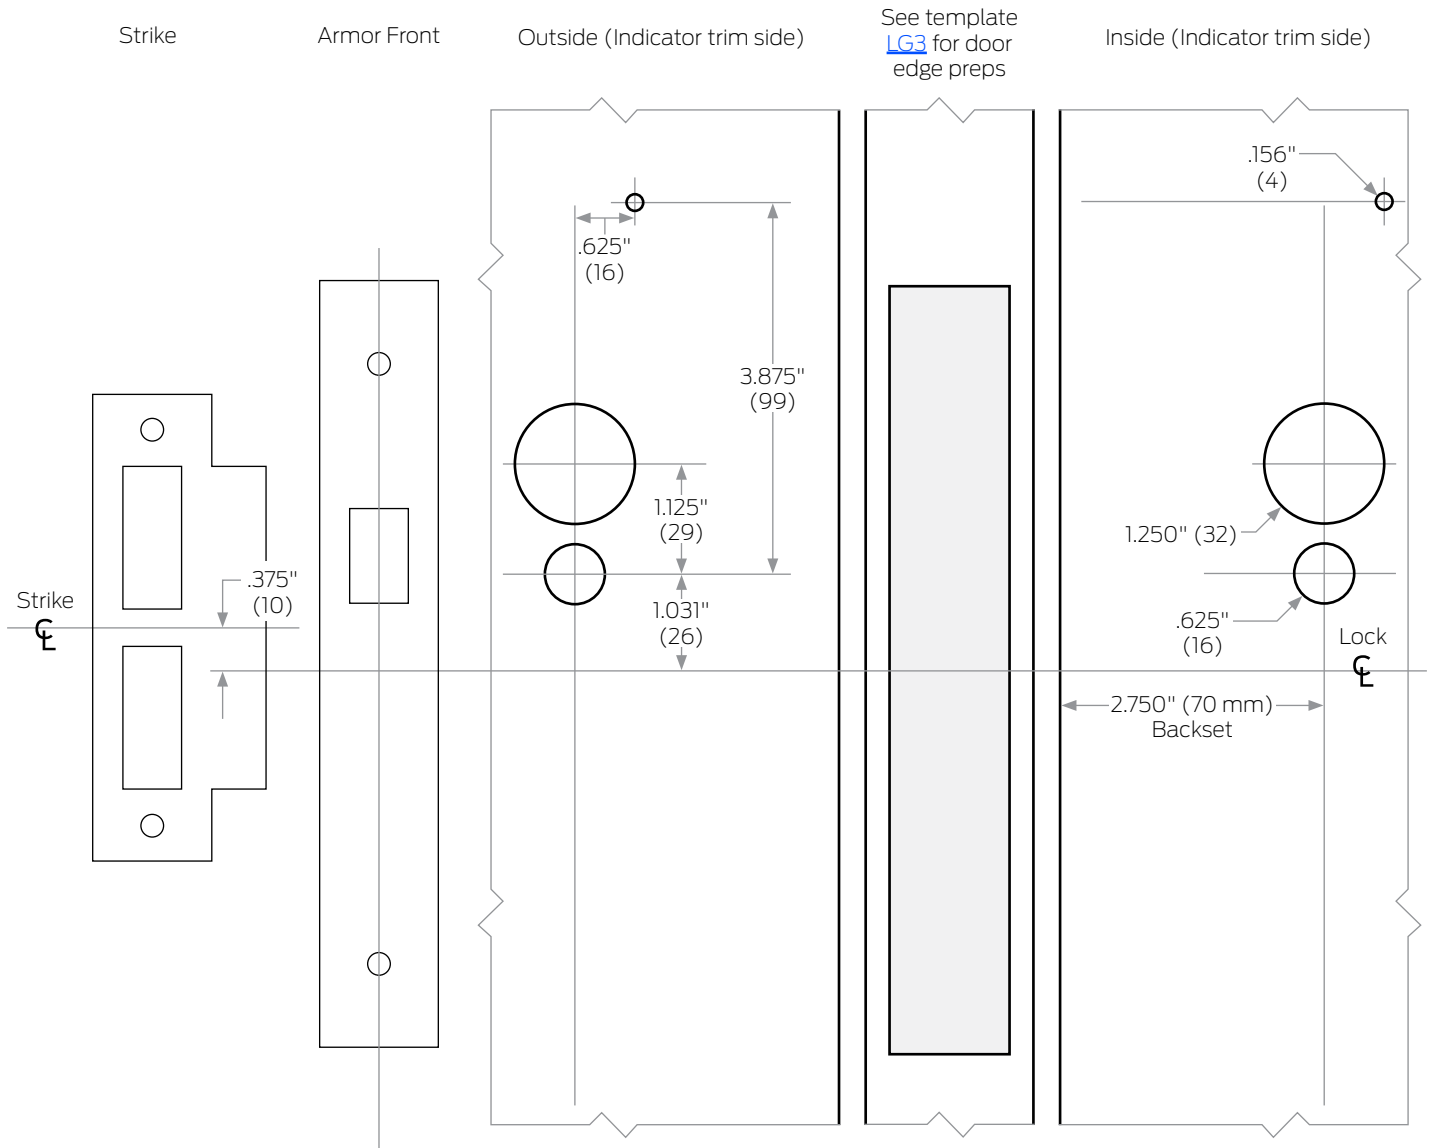

ALLEGION™

L9000-Series Gen 2 Indicator

Functions: L9460, L9462, L9463

Indicator Side	Trim
Outside	Sectional
Inside	Escutcheon
Dual	

Left Hand (LH) Door Shown

Refer to Template [LG1](#) for case and strike dimensions and if applicable information to prepare the door for wire routing. Armor front deadbolt, auxiliary latch and latchbolt holes shown for dimensional purposes only. Use door edge measurements for door preparation.

Dimensions shown in parentheses () are in millimeters.

Drawing not to scale.

Door preparation template

LG211