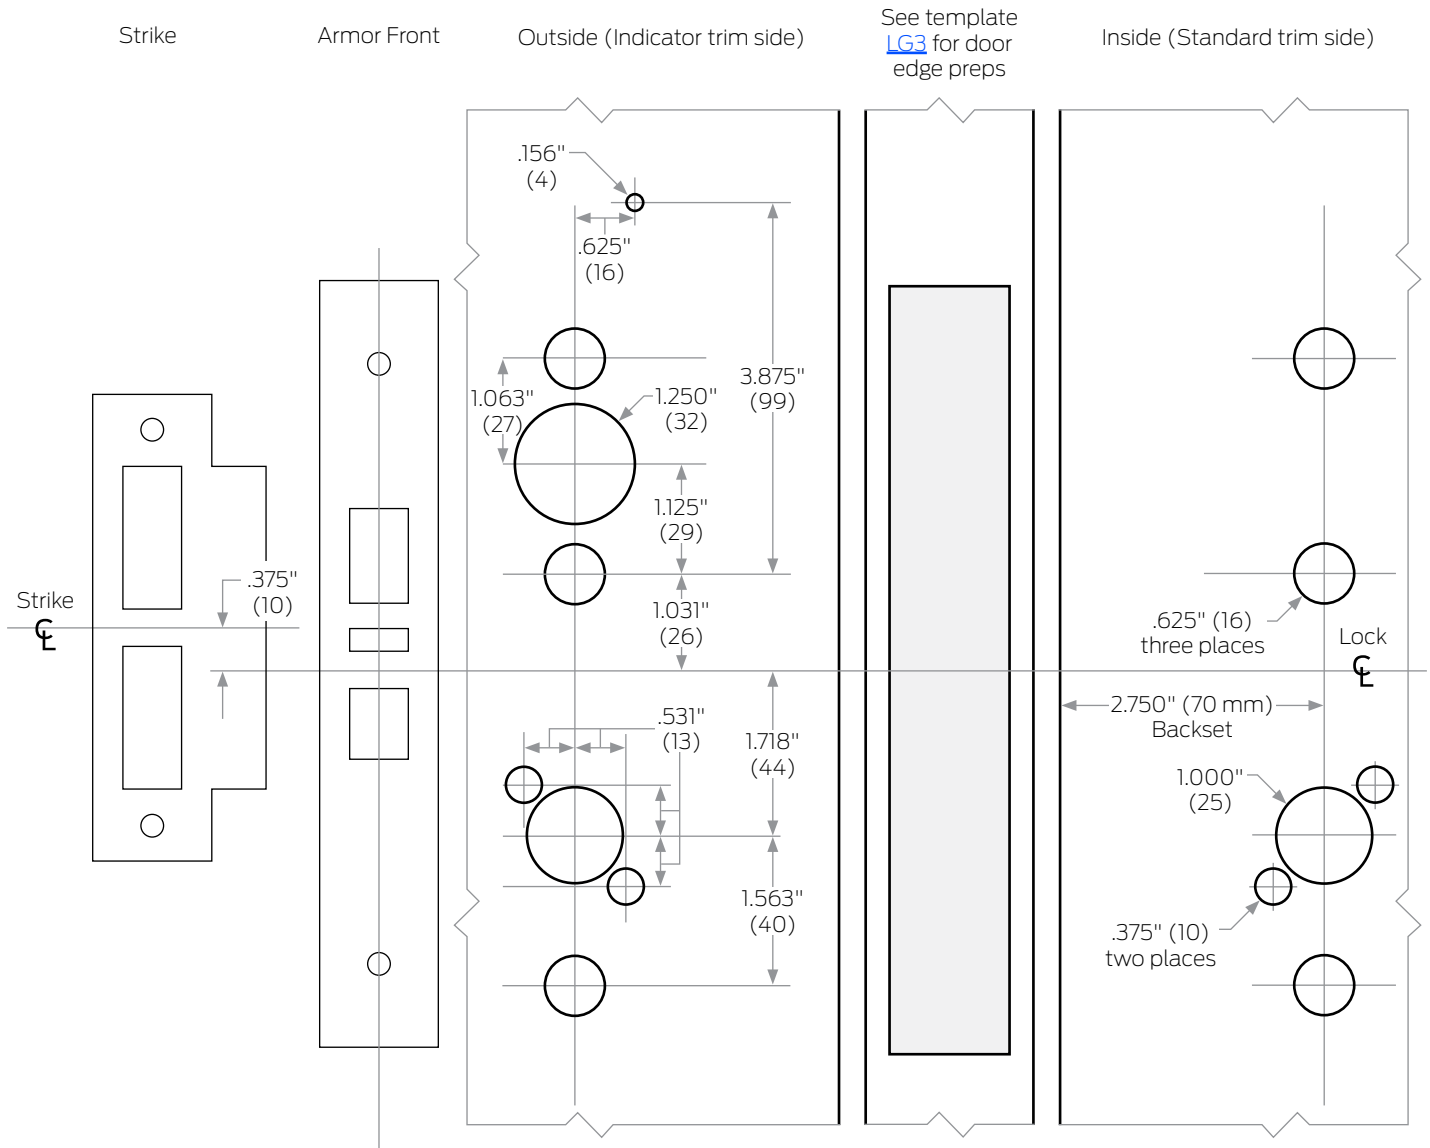

ALLEGION™

L9000-Series Gen 2 Indicator

Functions: L/LV9040, L/LV9044, L/LV9050,
L/LV9056, L/LV9440, L/LV9444,
L/LV9456, L9473, L/LV9480, L/LV9485

Indicator Side	Trim
Outside	Sectional
Inside	Escutcheon
Dual	

Left Hand (LH) Door Shown

Refer to Template [LG1](#) for case and strike dimensions and if applicable information to prepare the door for wire routing. Armor front deadbolt, auxiliary latch and latchbolt holes shown for dimensional purposes only. Use door edge measurements for door preparation.

Dimensions shown in parentheses () are in millimeters.

Drawing not to scale.

Door preparation template

LG212