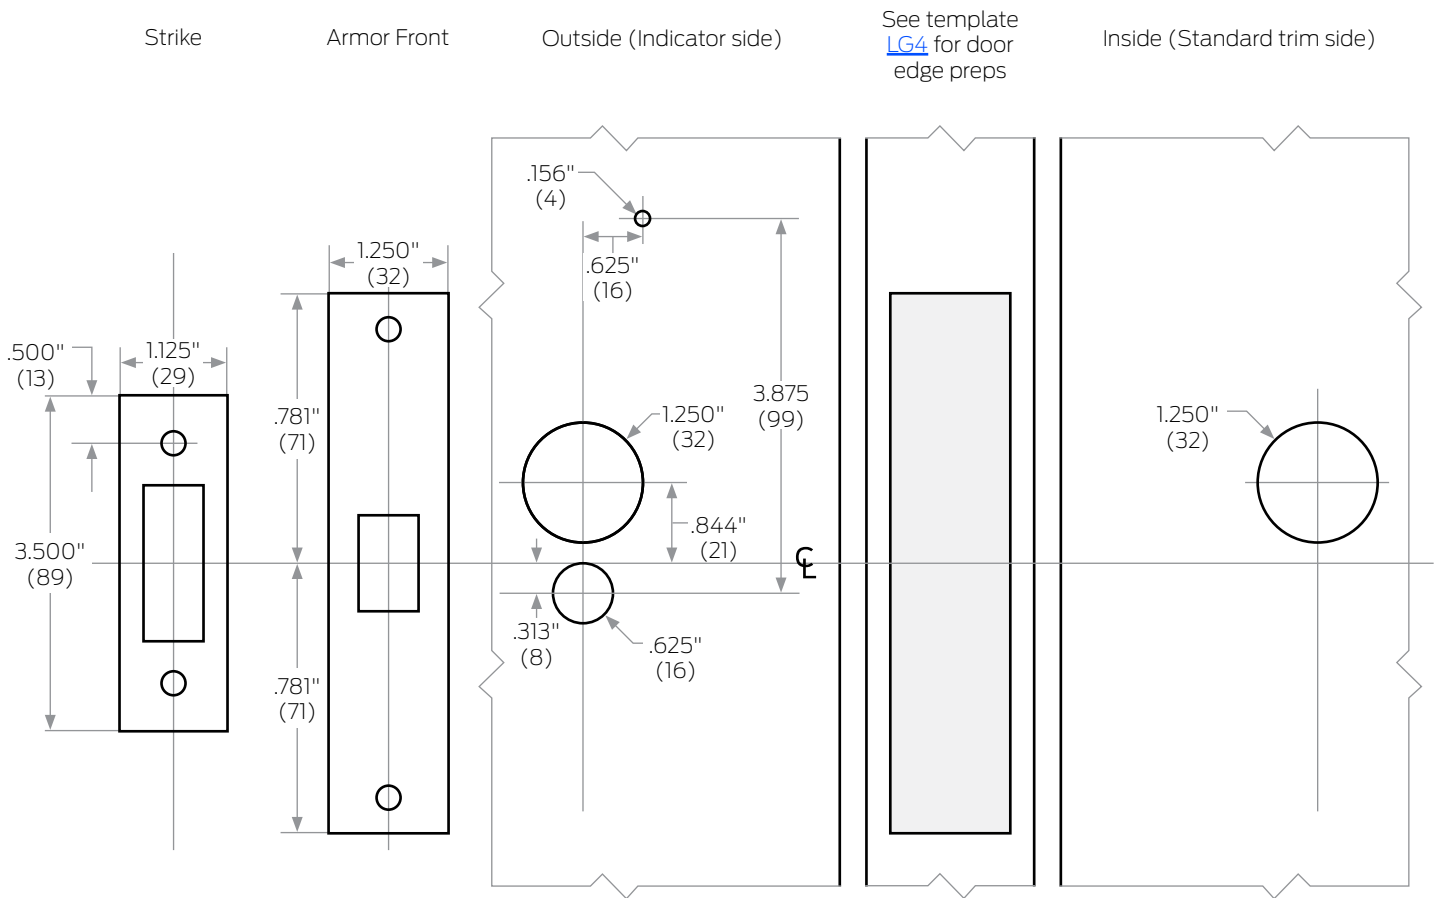

ALLEGION™

L400-Series Gen 2 Indicator

Functions: L462, L463

| Indicator Side | Trim |
|----------------|------------|
| Outside | Sectional |
| Inside | Escutcheon |
| Dual | |

Left Hand (LH) Door Shown

Refer to Template [LG2](#) for case and strike dimensions and if applicable information to prepare the door for wire routing. Armor front deadbolt, auxiliary latch and latchbolt holes shown for dimensional purposes only. Use door edge measurements for door preparation.

Dimensions shown in parentheses () are in millimeters.

Drawing not to scale.

Door preparation template

LG219