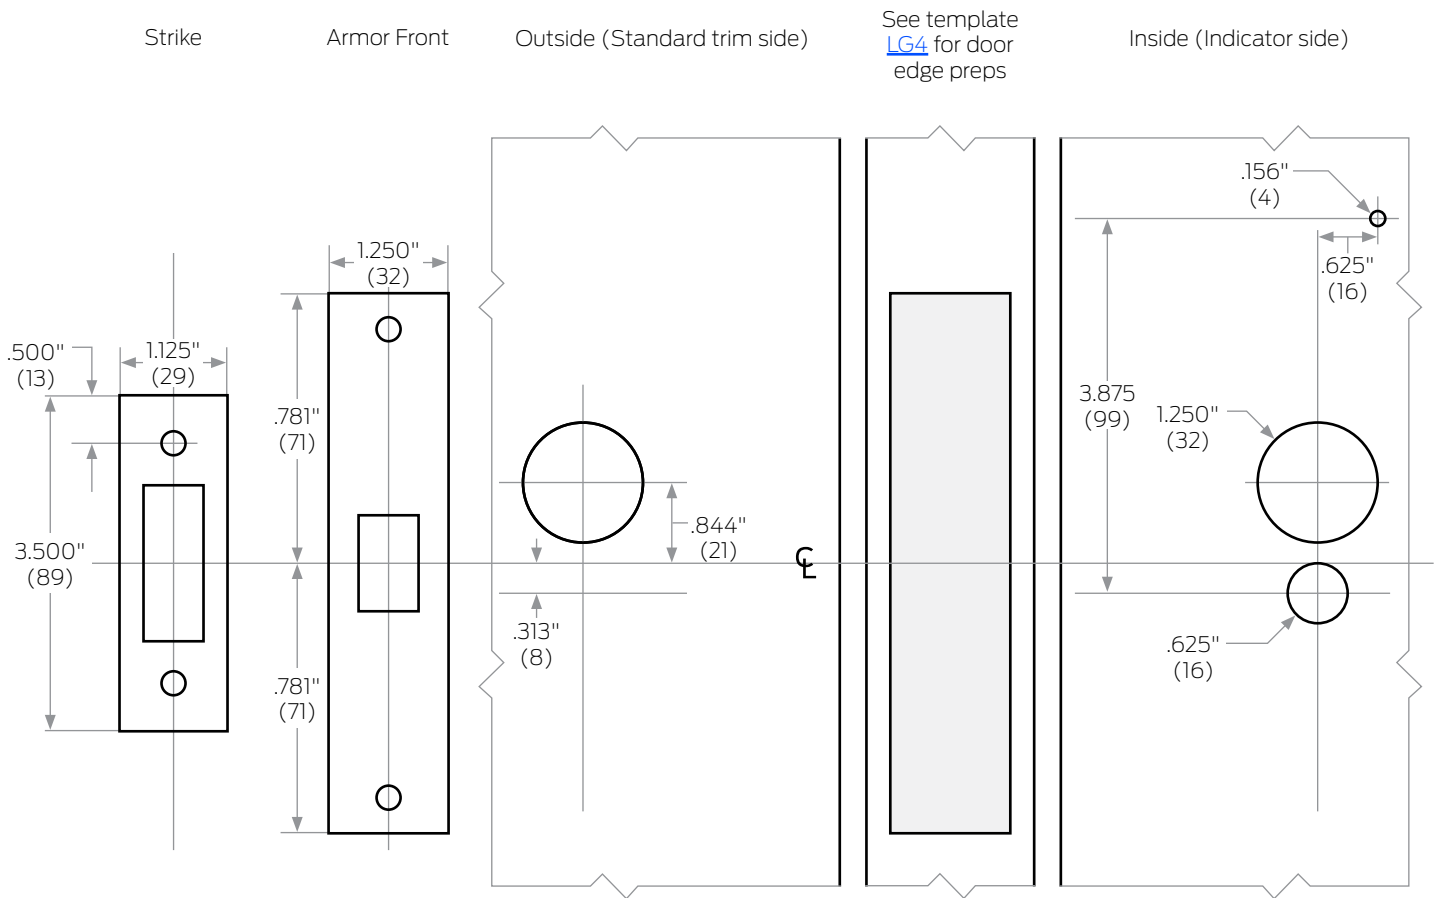

ALLEGION™

L400-Series Gen 2 Indicator

Functions: L460, L462, L463

Indicator Side	Trim
Outside	Sectional
Inside	Escutcheon
Dual	

Left Hand (LH) Door Shown

Refer to Template [LG2](#) for case and strike dimensions and if applicable information to prepare the door for wire routing. Armor front deadbolt, auxiliary latch and latchbolt holes shown for dimensional purposes only. Use door edge measurements for door preparation.

Dimensions shown in parentheses () are in millimeters.

Drawing not to scale.

Door preparation template

LG221