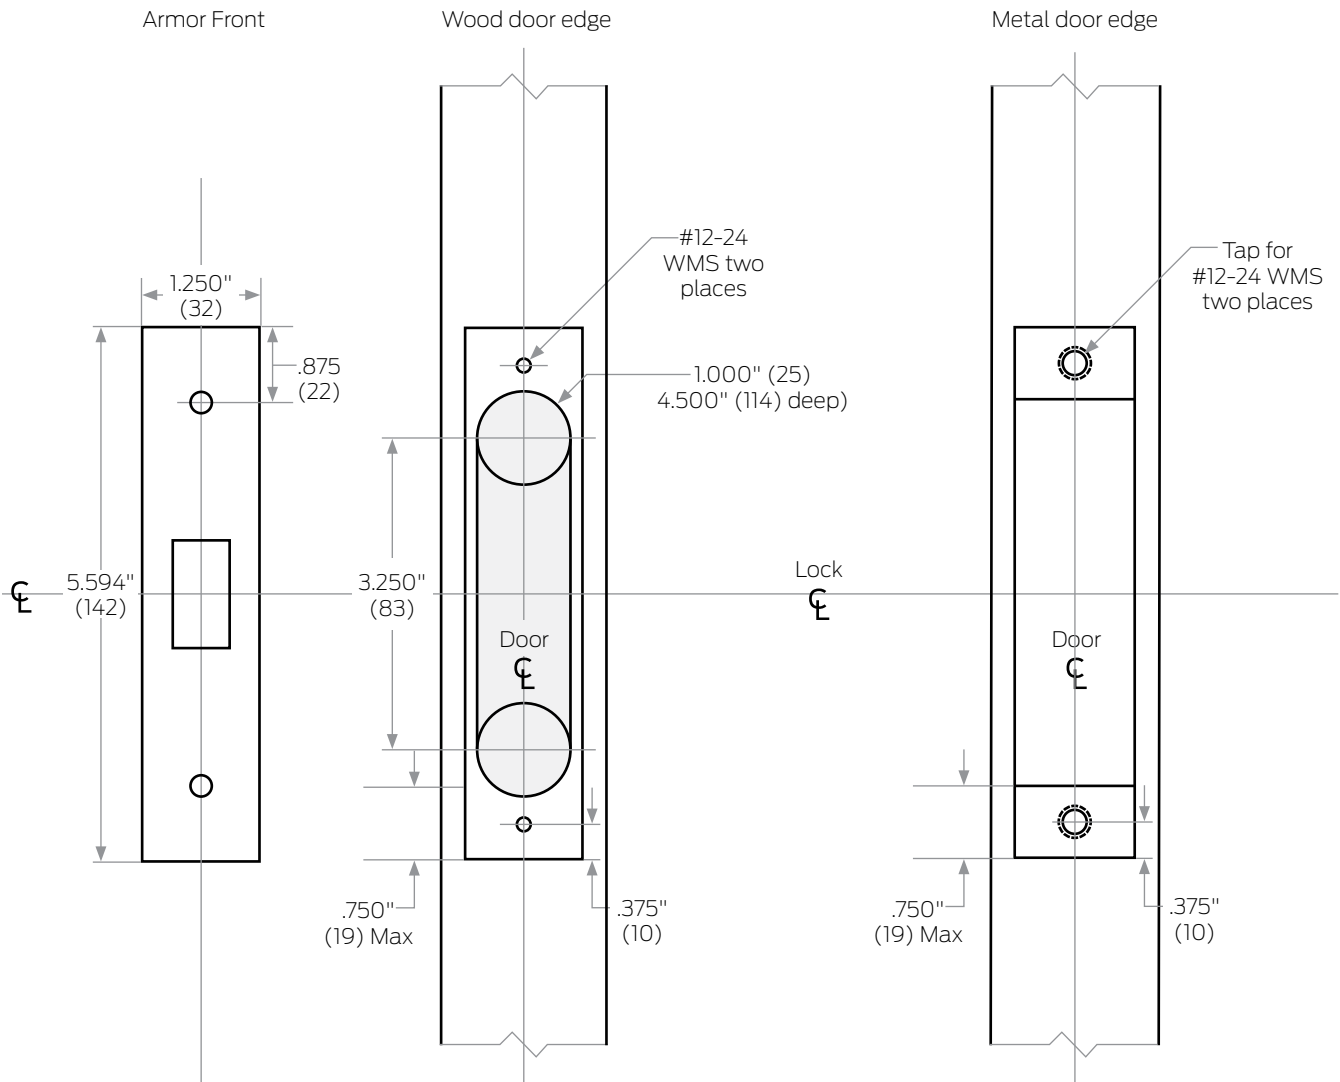

L400-Series

Door edge preps

Dimensions shown in parentheses () are in millimeters.
Drawing not to scale.

Door preparation template

LG4