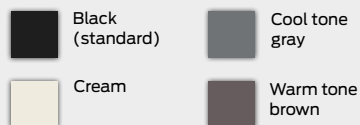

Other accessories

Following repeated use, the magnetic stripe read head in a reader can wear down. We offer a replacement magnetic stripe read head for our Schlage multi-technology magnetic stripe readers.

Reader covers

Color options*

*MTB Series covers only available in Black (Standard) and Cream.

Cosmetic backplate covers

Quick-connect cable

Reader model		PR10 and SM10	MT11 / MTB11	MT15 / MTB15	MTK15 / MTKB15	MTMS15	MTMSK15
MT Series part number	Black	47317553	47317557	47317563	47317569	47317575	47317579
	Brown	47317554	47317559	47317565	47317571	47317576	47317580
	Gray	47317555	47317560	47317566	47317572	47317577	47317581
	Cream	47317556	47317561	47317567	47317573	47317578	47317582
MTB Series part number	Black	N/A	47317558	47317564	47317570	N/A	N/A
	Cream	N/A	47317562	47317568	47317574	N/A	N/A
Reader type		Mini-mullion	Mullion	Single gang	Single gang with keypad	Magnetic stripe	Magnetic stripe with keypad
Dimensions (HxWxD)		4.26" x 1.72" x 0.81"	5.91" x 1.72" x 0.81"	5.1" x 3.25" x 0.76"	5.1" x 3.25" x 0.76"	4.43" x 5.17" x 1.15"	4.43" x 5.17" x 1.15"
Material		PNT polymer	PNT polymer	PNT polymer	PNT polymer	PNT polymer	PNT polymer