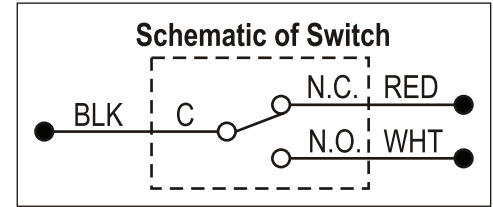

679-05 Door Position Switch

77661

Single Pole, Double Throw for Wood Door and Frame

Installation Instructions

679-05

NOTES:

- RED IS NORMALLY CLOSED
- WHITE IS NORMALLY OPEN
- BLACK IS COMMON

679-05WD

NOTES:

- RED IS NORMALLY CLOSED
- WHITE IS NORMALLY OPEN
- BLACK IS COMMON

1" DIAMETER MOUNTING HOLE IS REQUIRED

679-05HM

NOTES:

- RED IS NORMALLY CLOSED
- WHITE IS NORMALLY OPEN
- BLACK IS COMMON

1" DIAMETER MOUNTING HOLE IS REQUIRED