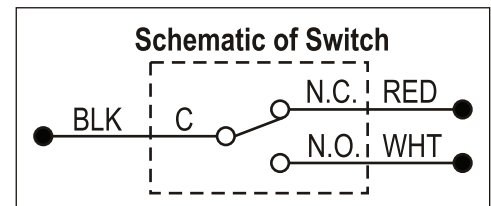

679-05 Door Position Switch

77661

Single Pole, Double Throw for Wood Door and Frame

Installation Instructions

679-05

NOTES:

- RED IS NORMALLY CLOSED
- WHITE IS NORMALLY OPEN
- BLACK IS COMMON

679-05WD

NOTES:

- RED IS NORMALLY CLOSED
- WHITE IS NORMALLY OPEN
- BLACK IS COMMON

1" DIAMETER MOUNTING HOLE IS REQUIRED

679-05HM

NOTES:

- RED IS NORMALLY CLOSED
- WHITE IS NORMALLY OPEN
- BLACK IS COMMON

1" DIAMETER MOUNTING HOLE IS REQUIRED