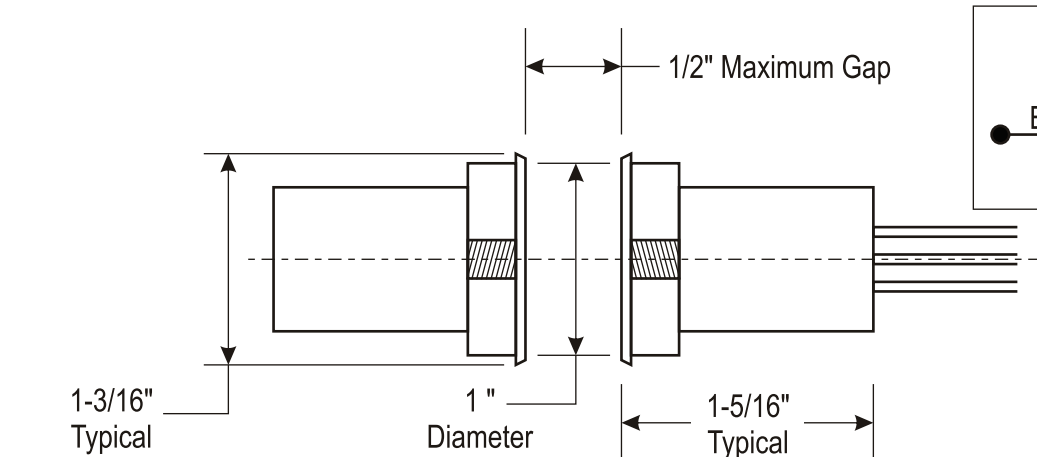

679-05 Door Position Switch

77661

Single Pole, Double Throw for Wood Door and Frame

Installation Instructions

679-05

NOTES:

- RED IS NORMALLY CLOSED
- WHITE IS NORMALLY OPEN
- BLACK IS COMMON

679-05WD

NOTES:

- RED IS NORMALLY CLOSED
- WHITE IS NORMALLY OPEN
- BLACK IS COMMON

1" DIAMETER MOUNTING HOLE IS REQUIRED

679-05HM

NOTES:

- RED IS NORMALLY CLOSED
- WHITE IS NORMALLY OPEN
- BLACK IS COMMON

1" DIAMETER MOUNTING HOLE IS REQUIRED