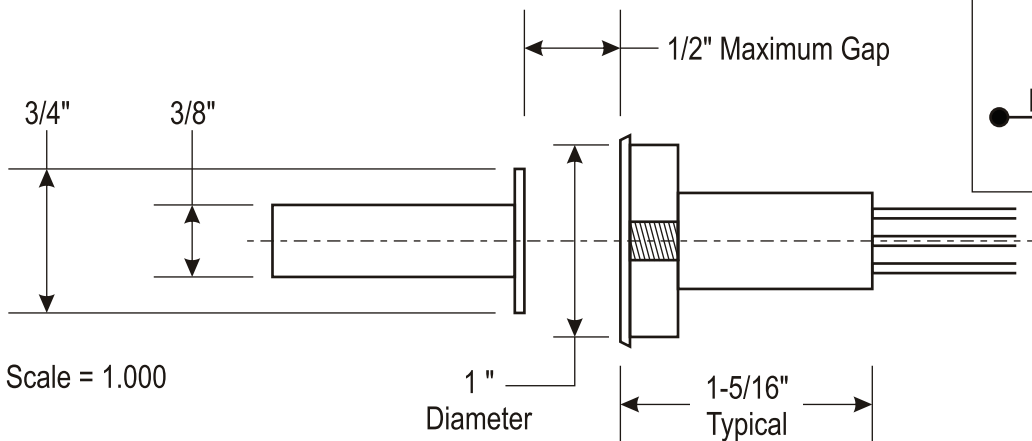

679-05 Door Position Switch

77661

Single Pole, Double Throw for Wood Door and Frame

Installation Instructions

679-05

NOTES:

- RED IS NORMALLY CLOSED
- WHITE IS NORMALLY OPEN
- BLACK IS COMMON

679-05WD

NOTES:

- RED IS NORMALLY CLOSED
- WHITE IS NORMALLY OPEN
- BLACK IS COMMON

1" DIAMETER MOUNTING HOLE IS REQUIRED

679-05HM

NOTES:

- RED IS NORMALLY CLOSED
- WHITE IS NORMALLY OPEN
- BLACK IS COMMON

1" DIAMETER MOUNTING HOLE IS REQUIRED