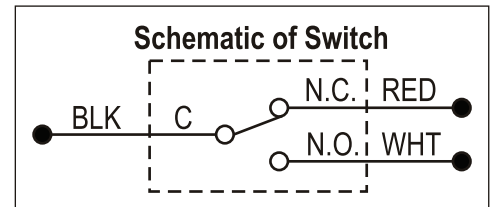

679-05 Door Position Switch

77661

Single Pole, Double Throw for Wood Door and Frame

Installation Instructions

679-05

NOTES:

- RED IS NORMALLY CLOSED
- WHITE IS NORMALLY OPEN
- BLACK IS COMMON

679-05WD

NOTES:

- RED IS NORMALLY CLOSED
- WHITE IS NORMALLY OPEN
- BLACK IS COMMON

1" DIAMETER MOUNTING HOLE IS REQUIRED

679-05HM

NOTES:

- RED IS NORMALLY CLOSED
- WHITE IS NORMALLY OPEN
- BLACK IS COMMON

1" DIAMETER MOUNTING HOLE IS REQUIRED