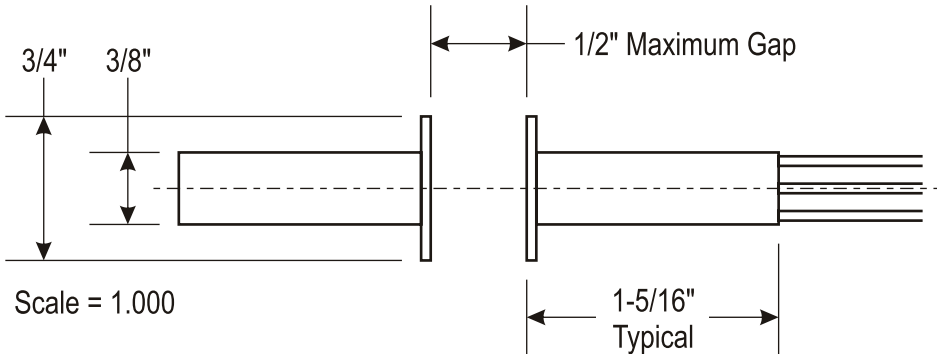

679-05 Door Position Switch

77661

Single Pole, Double Throw for Wood Door and Frame

Installation Instructions

679-05

NOTES:

- RED IS NORMALLY CLOSED
- WHITE IS NORMALLY OPEN
- BLACK IS COMMON

679-05WD

NOTES:

- RED IS NORMALLY CLOSED
- WHITE IS NORMALLY OPEN
- BLACK IS COMMON

1" DIAMETER MOUNTING HOLE IS REQUIRED

679-05HM

NOTES:

- RED IS NORMALLY CLOSED
- WHITE IS NORMALLY OPEN
- BLACK IS COMMON

1" DIAMETER MOUNTING HOLE IS REQUIRED