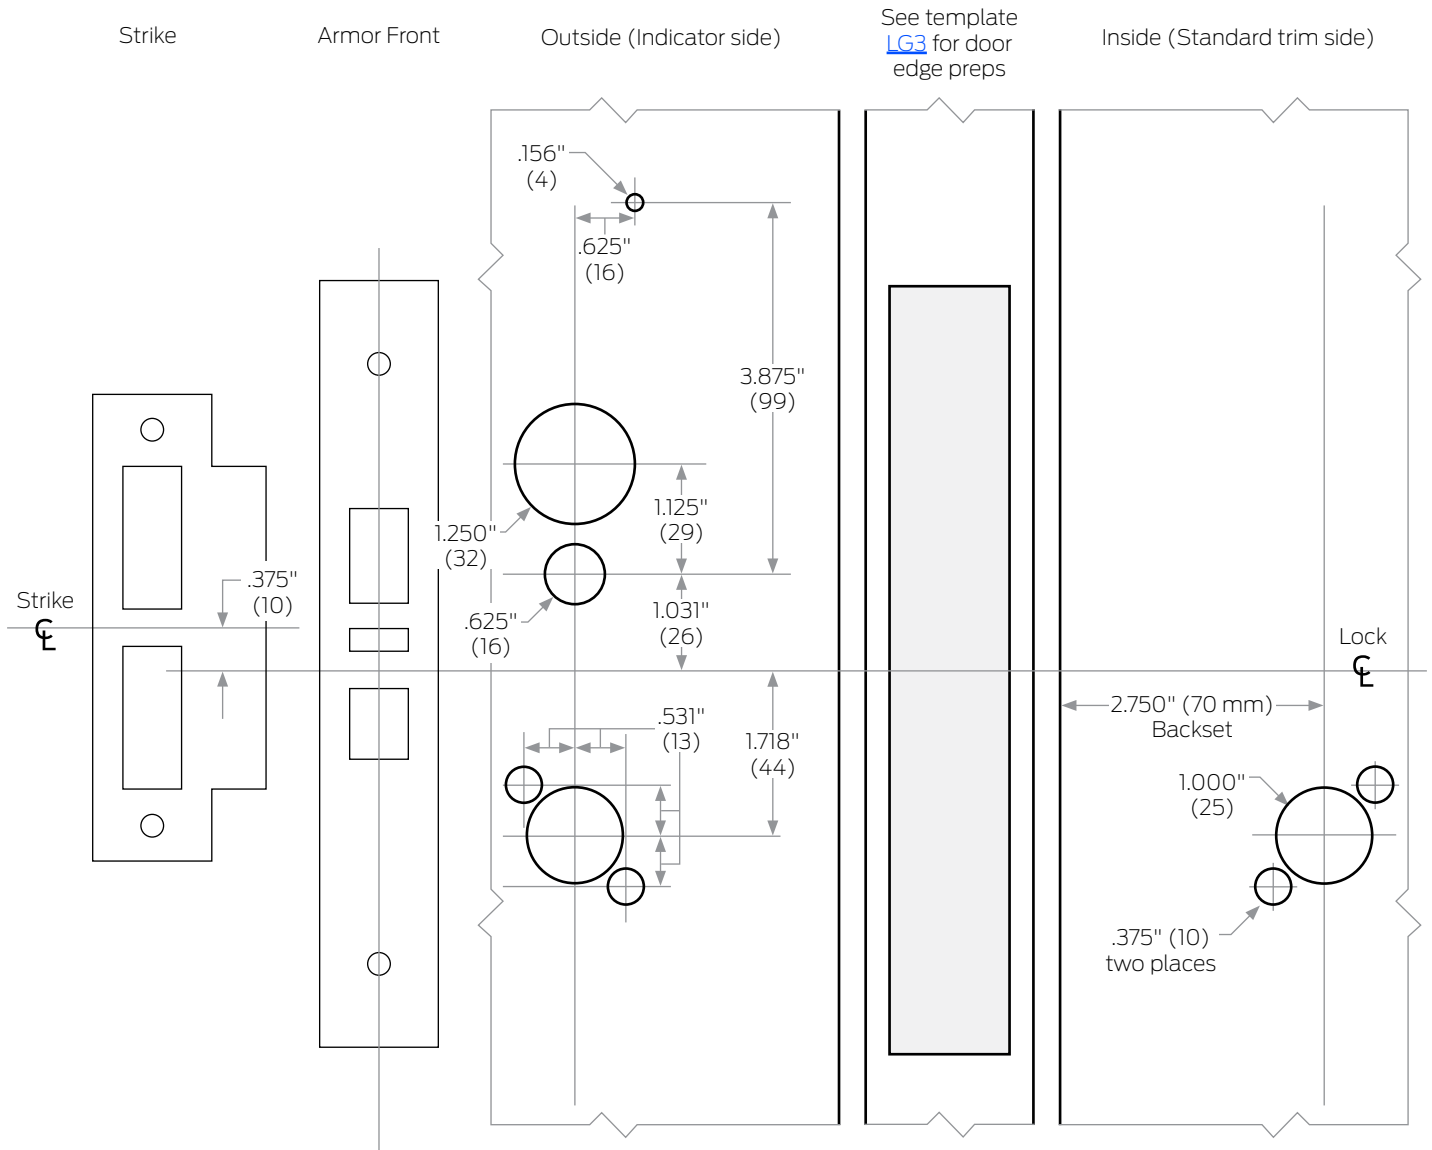

# L9000-Series Gen 2 Indicator

Functions: L/LV9070, L/LV9076, L9465

Indicator Side	Trim
Outside	Sectional
Inside	Escutcheon
Dual	

Left Hand (LH) Door Shown

Refer to Template [LG1](#) for case and strike dimensions and if applicable information to prepare the door for wire routing. Armor front deadbolt, auxiliary latch and latchbolt holes shown for dimensional purposes only. Use door edge measurements for door preparation.

Dimensions shown in parentheses ( ) are in millimeters.

Drawing not to scale.

Door preparation template