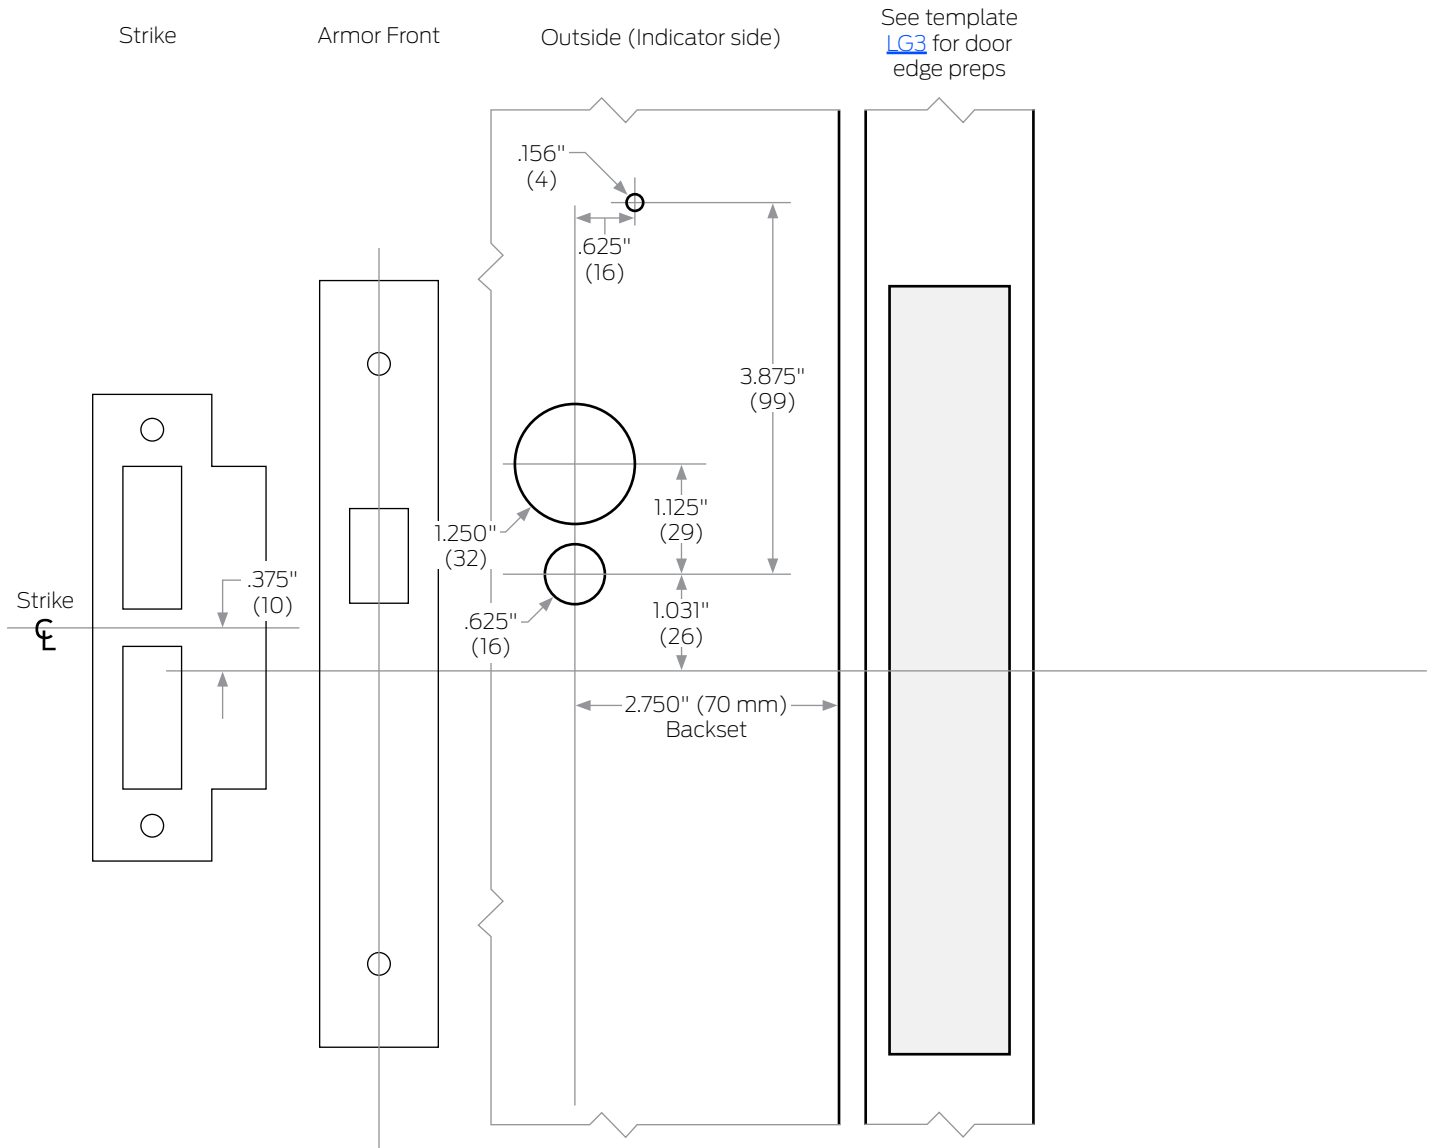

ALLEGION™

L9000-Series Gen 2 Indicator

Functions: L9464

Indicator Side	Trim
Outside	Sectional
Inside	Escutcheon
Dual	

Left Hand (LH) Door Shown

Refer to Template [LG1](#) for case and strike dimensions and if applicable information to prepare the door for wire routing. Armor front deadbolt, auxiliary latch and latchbolt holes shown for dimensional purposes only. Use door edge measurements for door preparation.

Dimensions shown in parentheses () are in millimeters.

Drawing not to scale.

Door preparation template

LG206