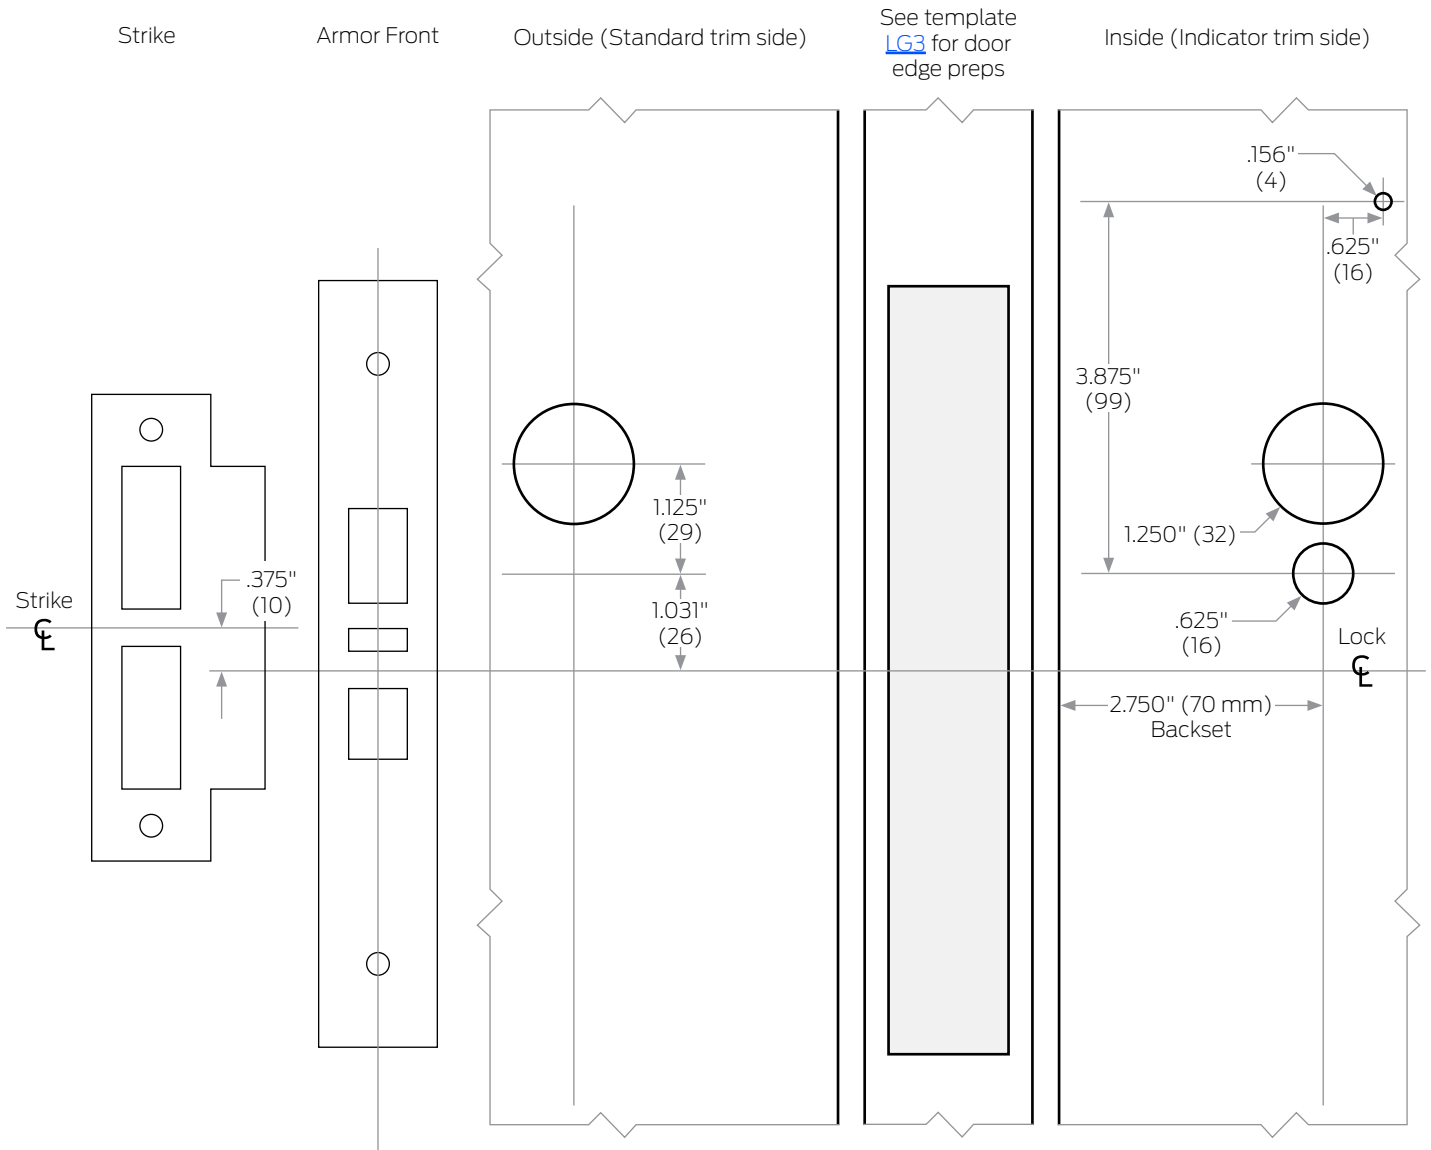

L9000-Series Gen 2 Indicator

Functions: L9460, L9462, L9463

ALLEGION™

Indicator Side	Trim
Outside	Sectional
Inside	Escutcheon
Dual	

Left Hand (LH) Door Shown

Refer to Template [LG1](#) for case and strike dimensions and if applicable information to prepare the door for wire routing. Armor front deadbolt, auxiliary latch and latchbolt holes shown for dimensional purposes only. Use door edge measurements for door preparation.

Dimensions shown in parentheses () are in millimeters.

Drawing not to scale.

Door preparation template

LG209