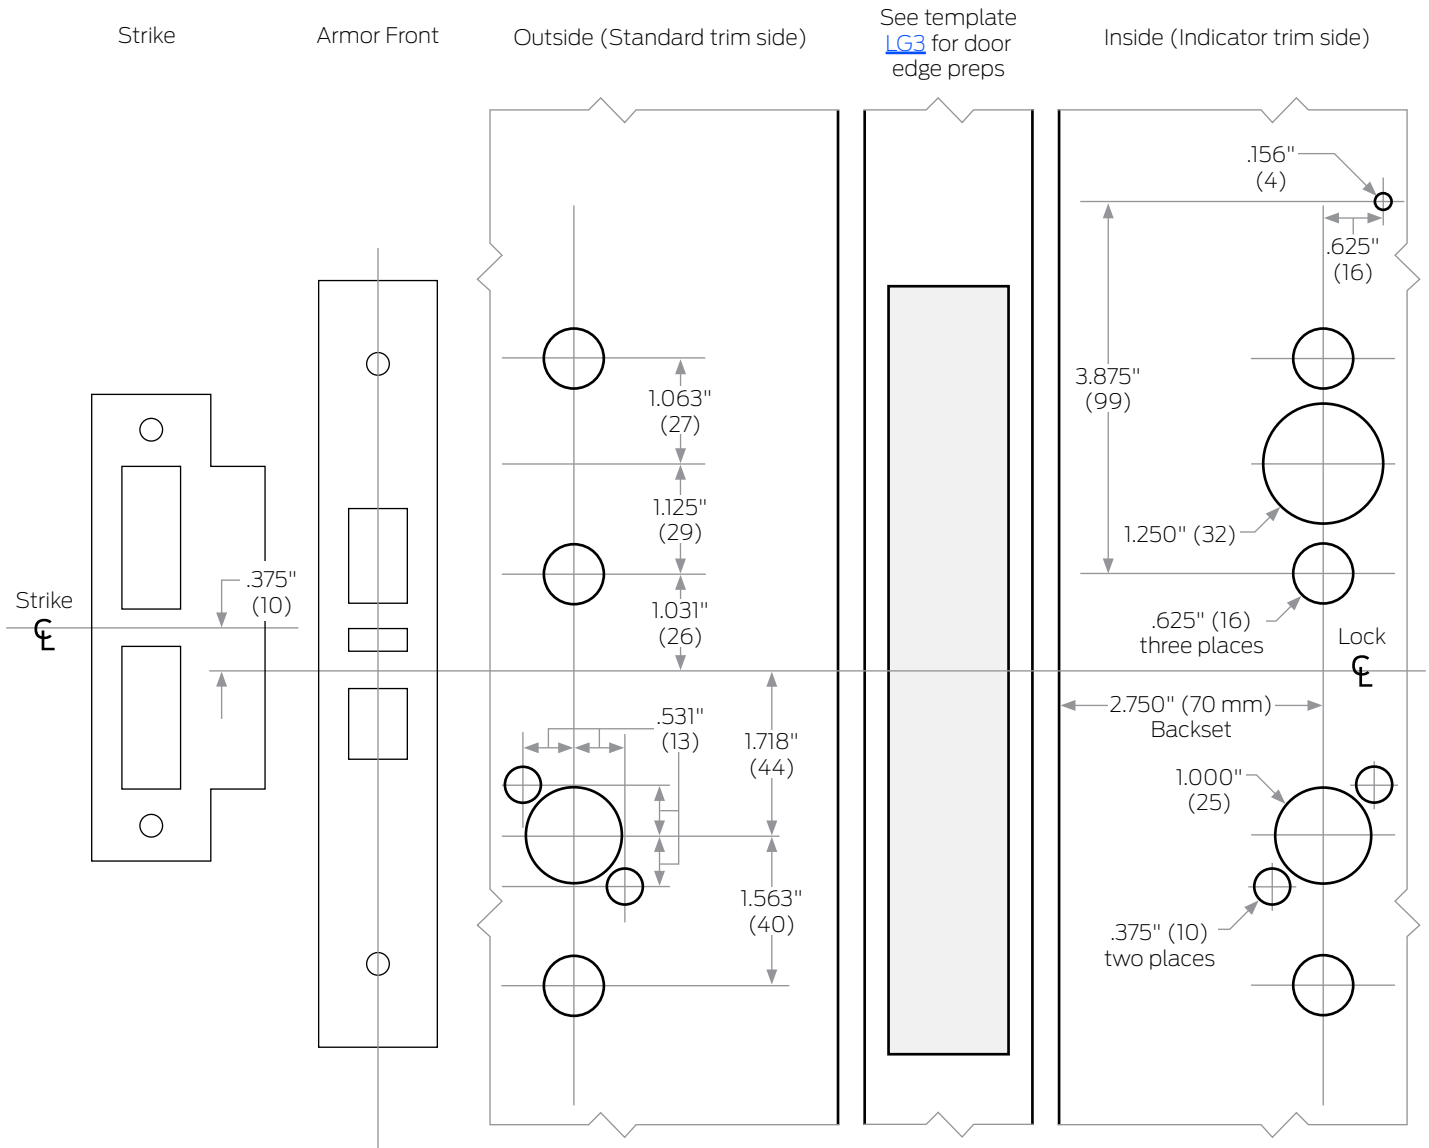

ALLEGION™

L9000-Series Gen 2 Indicator

Functions: L/LV9040, L/LV9044, L/LV9440, L/LV9444

Indicator Side	Trim
Outside	Sectional
Inside	Escutcheon
Dual	

Left Hand (LH) Door Shown

Refer to Template [LG1](#) for case and strike dimensions and if applicable information to prepare the door for wire routing. Armor front deadbolt, auxiliary latch and latchbolt holes shown for dimensional purposes only. Use door edge measurements for door preparation.

Dimensions shown in parentheses () are in millimeters.

Drawing not to scale.

Door preparation template

LG215