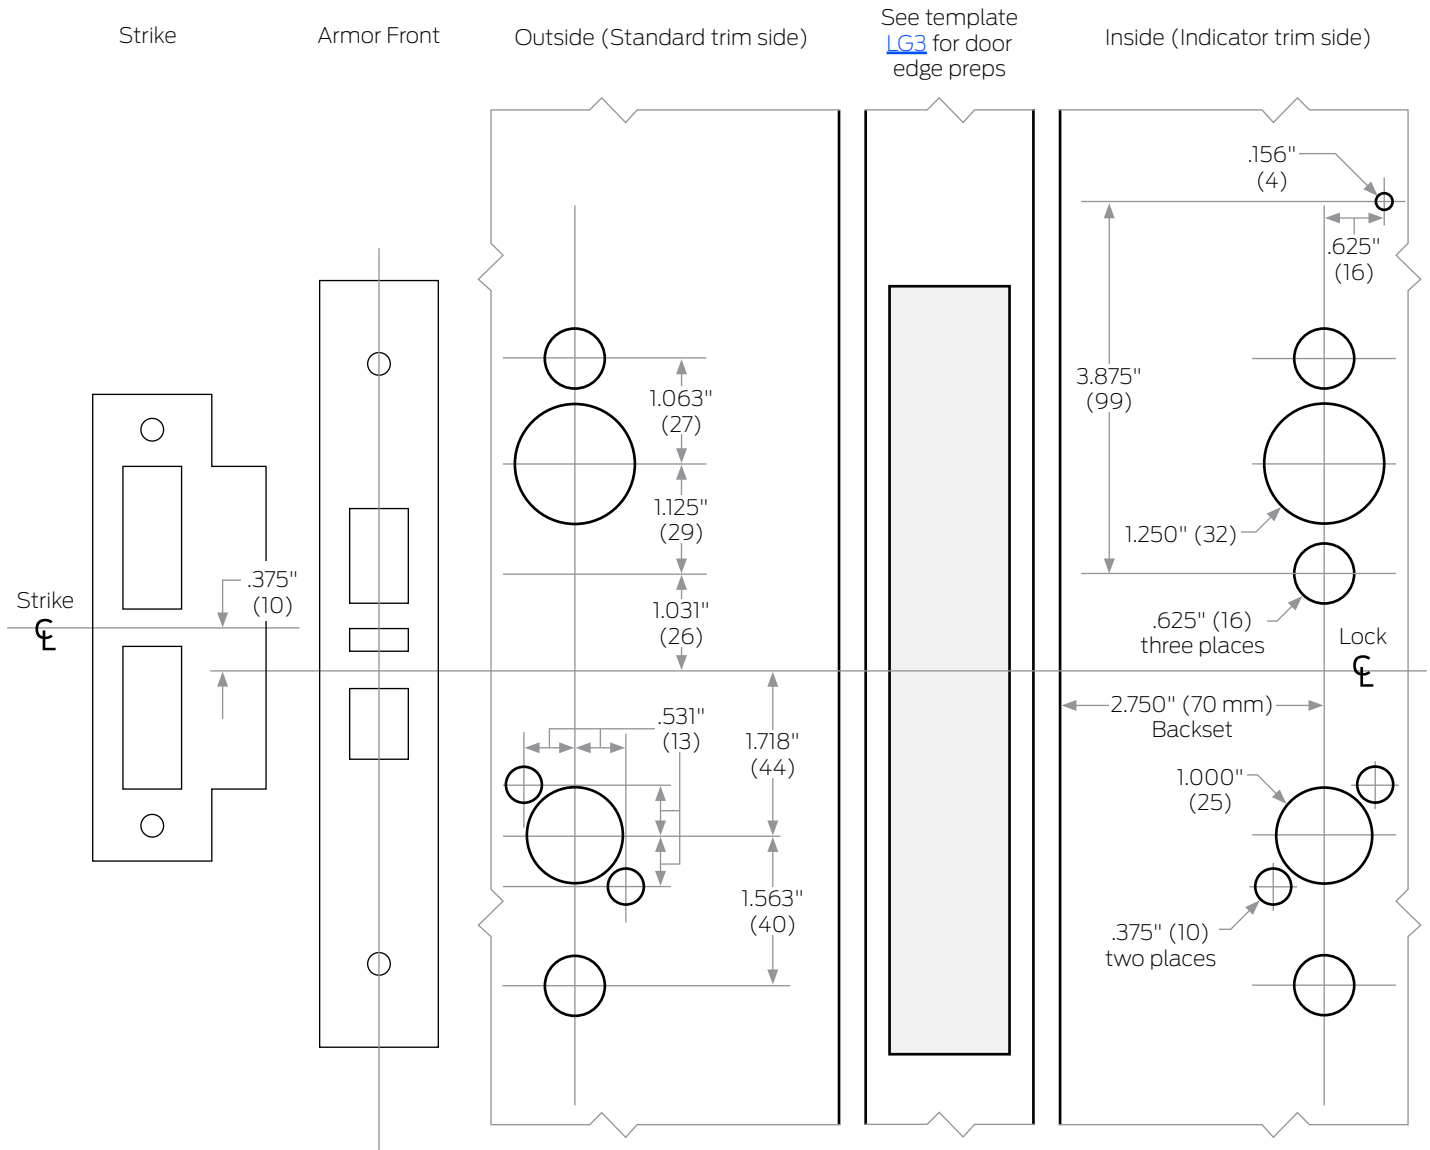

ALLEGION™

L9000-Series Gen 2 Indicator

Functions: L/LV9050, L/LV9056, L/LV9060,
L/LV9071, L/LV9077, L/LV9456, L/LV9457,
L/LV9458, L9466, L9473, L/LV9480,
L/LV9485

Indicator Side	Trim
Outside	Sectional
Inside	Escutcheon
Dual	

Left Hand (LH) Door Shown

Refer to Template [LG1](#) for case and strike dimensions and if applicable information to prepare the door for wire routing. Armor front deadbolt, auxiliary latch and latchbolt holes shown for dimensional purposes only. Use door edge measurements for door preparation.

Dimensions shown in parentheses () are in millimeters.

Drawing not to scale.

Door preparation template

LG216