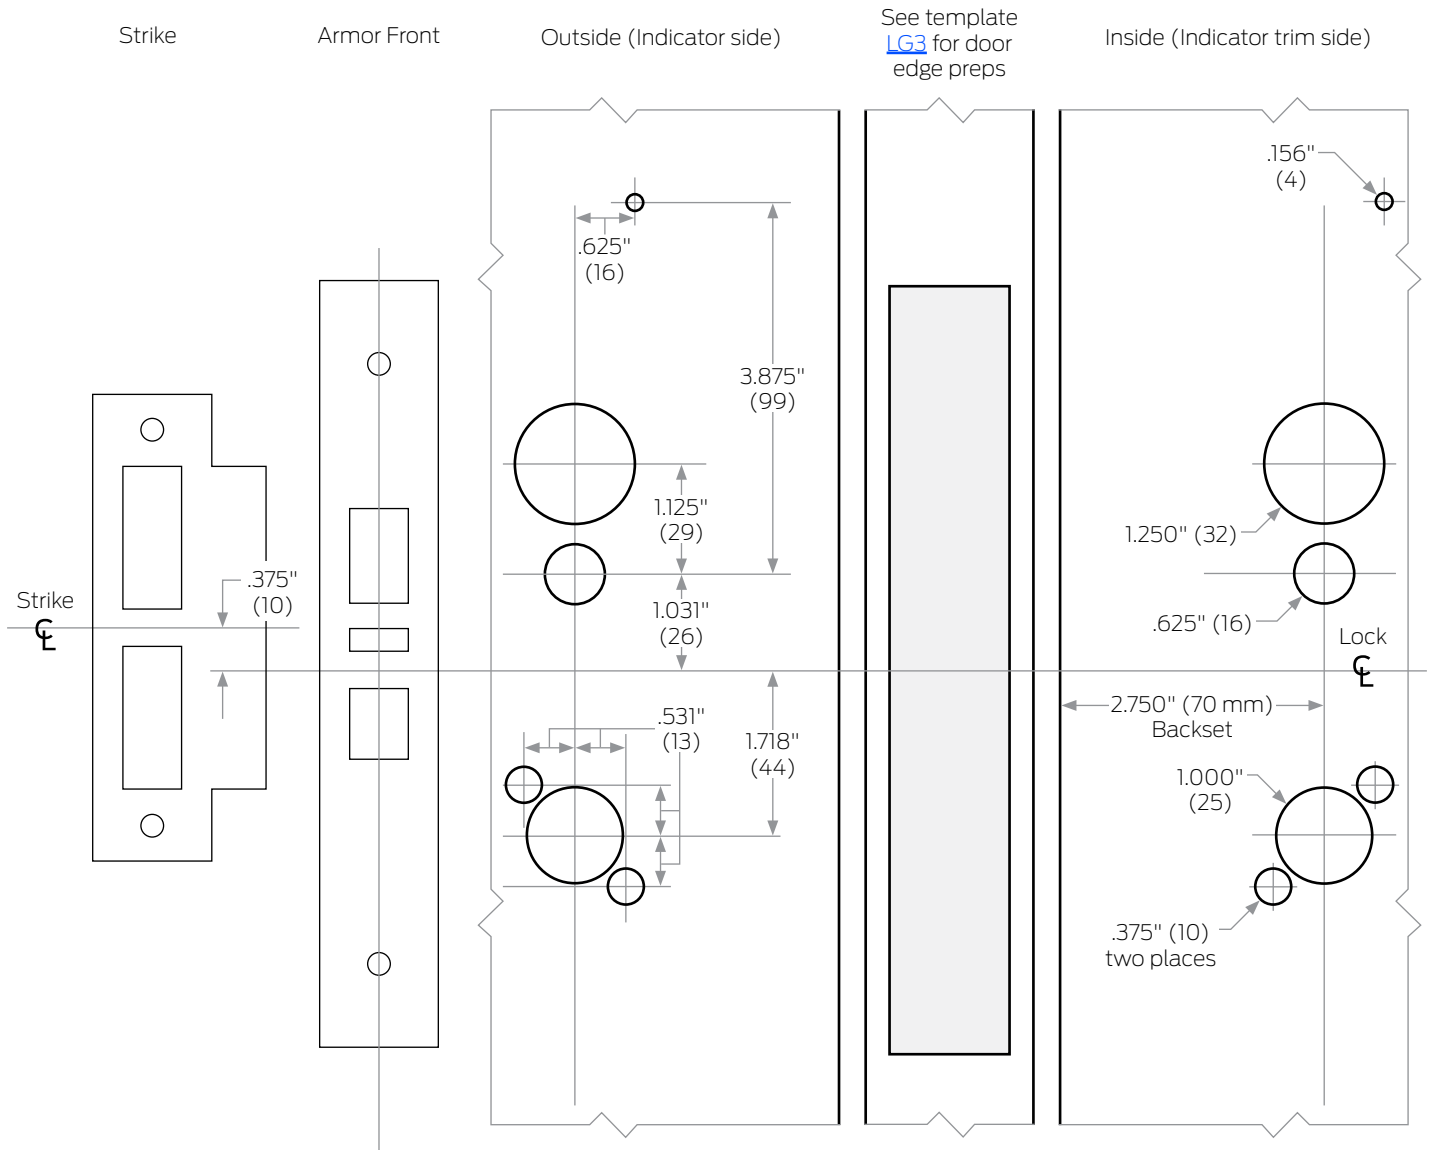

# L9000-Series Gen 2 Indicator

**Functions:** L/LV9040, L/LV9044, L/LV9050, L/LV9056, L/LV9060, L/LV9071, L/LV9077, L/LV9440, L/LV9444, L/LV9456, L/LV9457, L/LV9458, L9466, L9473, L/LV9480, L/LV9485

Indicator Side	Trim
Outside	Sectional
Inside	Escutcheon
Dual	

Left Hand (LH) Door Shown

Refer to Template [LG1](#) for case and strike dimensions and if applicable information to prepare the door for wire routing. Armor front deadbolt, auxiliary latch and latchbolt holes shown for dimensional purposes only. Use door edge measurements for door preparation.

Dimensions shown in parentheses ( ) are in millimeters.

Drawing not to scale.

Door preparation template

**LG217**