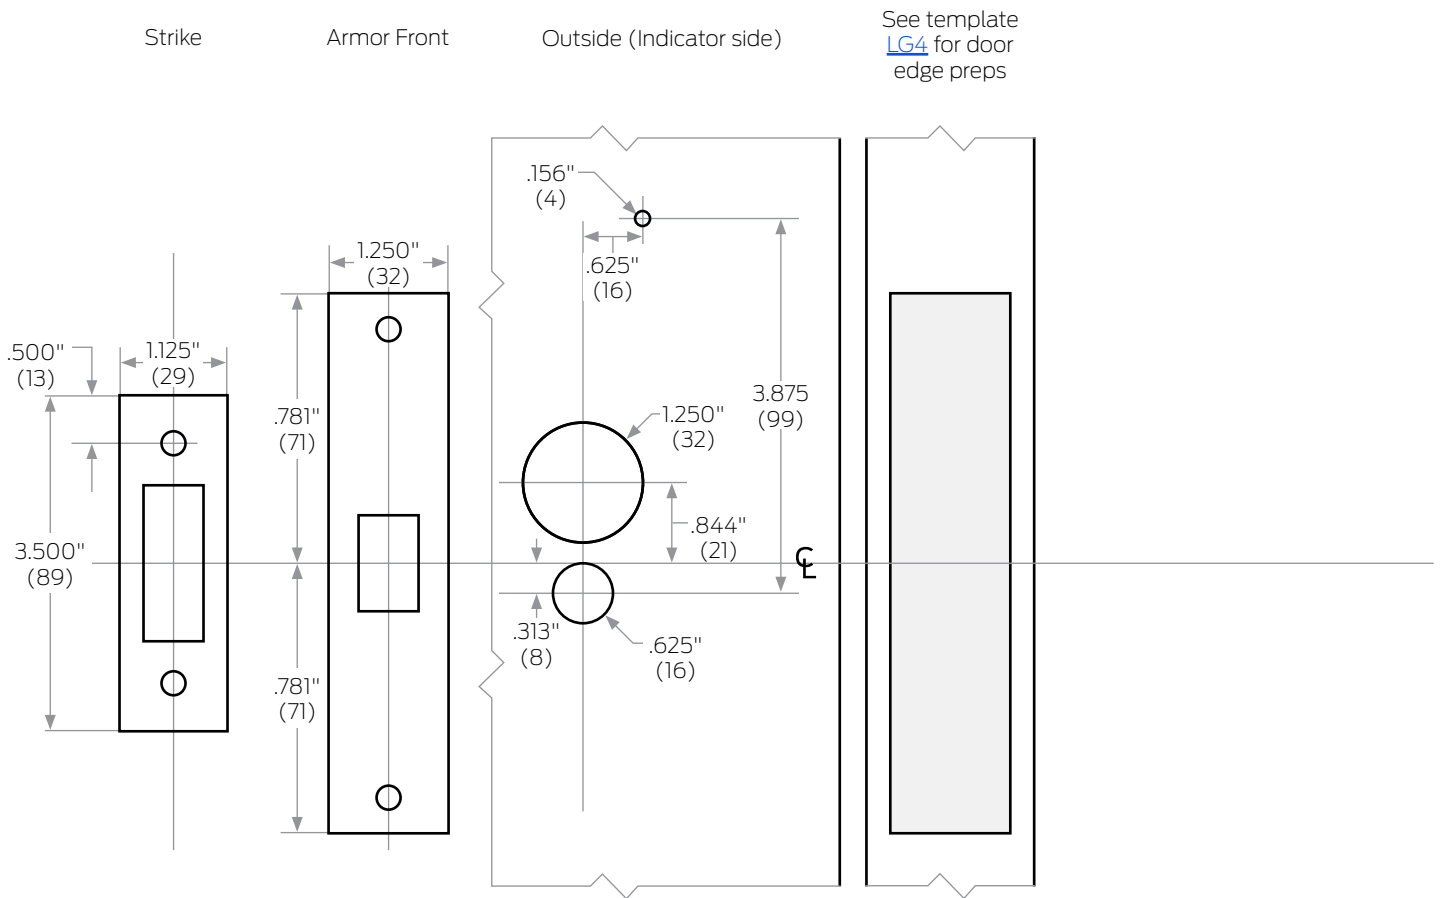

# L400-Series Gen 2 Indicator

Functions: L464

Indicator Side	Trim
Outside	Sectional
Inside	Escutcheon
Dual	

Left Hand (LH) Door Shown

Refer to Template [LG2](#) for case and strike dimensions and if applicable information to prepare the door for wire routing. Armor front deadbolt, auxiliary latch and latchbolt holes shown for dimensional purposes only. Use door edge measurements for door preparation.

Dimensions shown in parentheses ( ) are in millimeters.

Drawing not to scale.

Door preparation template