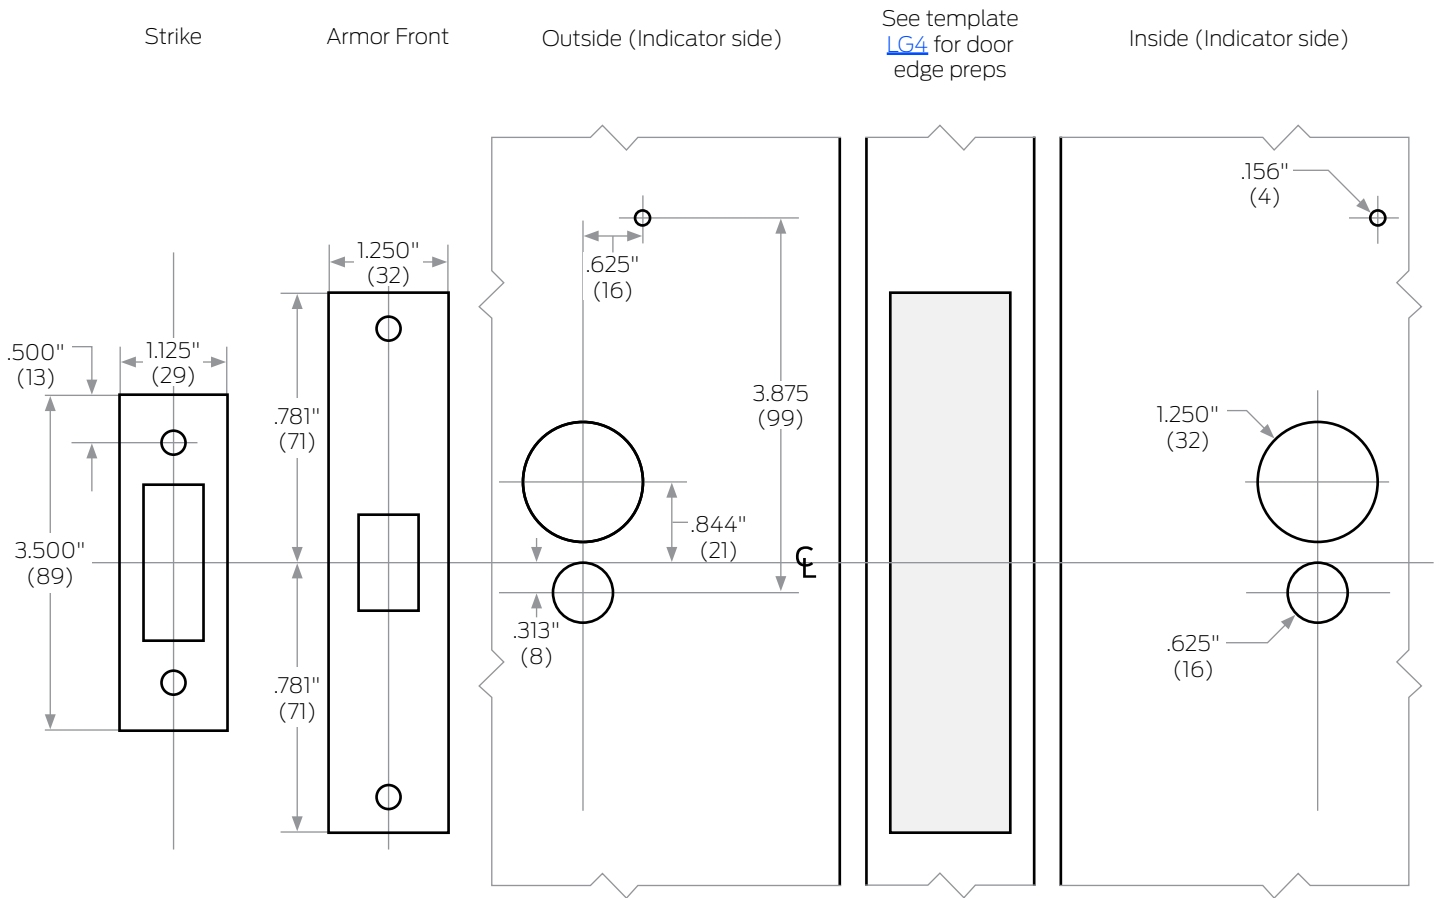

ALLEGION™

L400-Series Gen 2 Indicator

Functions: L460, L462, L463

Indicator Side	Trim
Outside	Sectional
Inside	Escutcheon
Dual	

Left Hand (LH) Door Shown

Refer to Template [LG2](#) for case and strike dimensions and if applicable information to prepare the door for wire routing. Armor front deadbolt, auxiliary latch and latchbolt holes shown for dimensional purposes only. Use door edge measurements for door preparation.

Dimensions shown in parentheses () are in millimeters.

Drawing not to scale.

Door preparation template

LG222