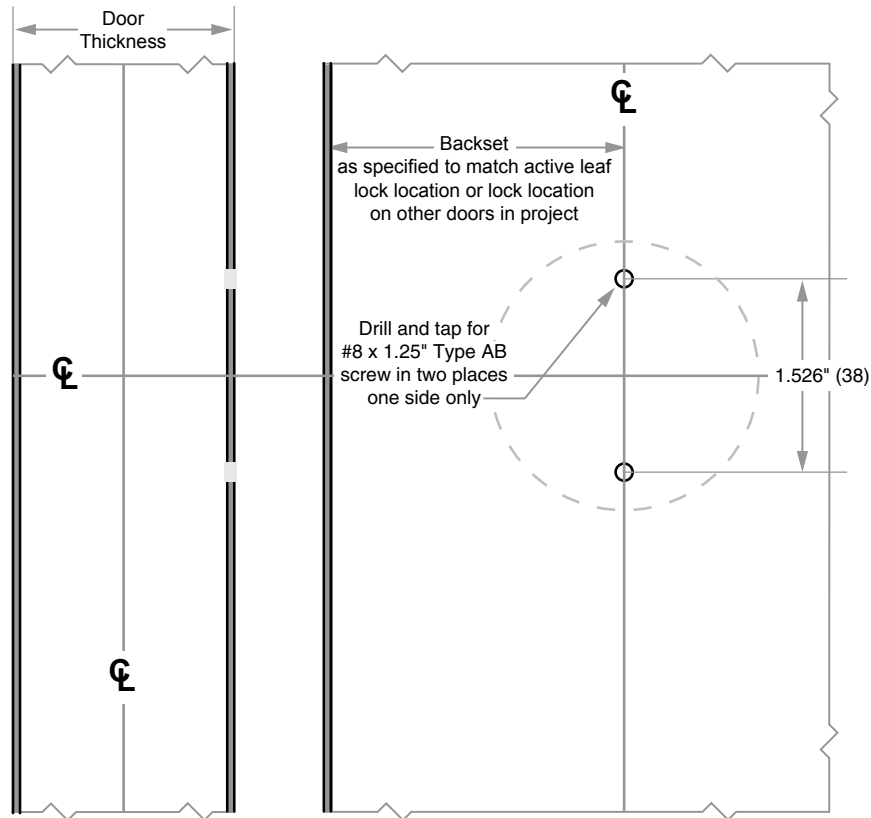

PT-Series

Model PT170

Door Type: Metal, Flat or beveled
Door Thickness: Any
Faceplate: None
Backsets: Any

Dimensions shown in parentheses () are in millimeters.

Door preparation template