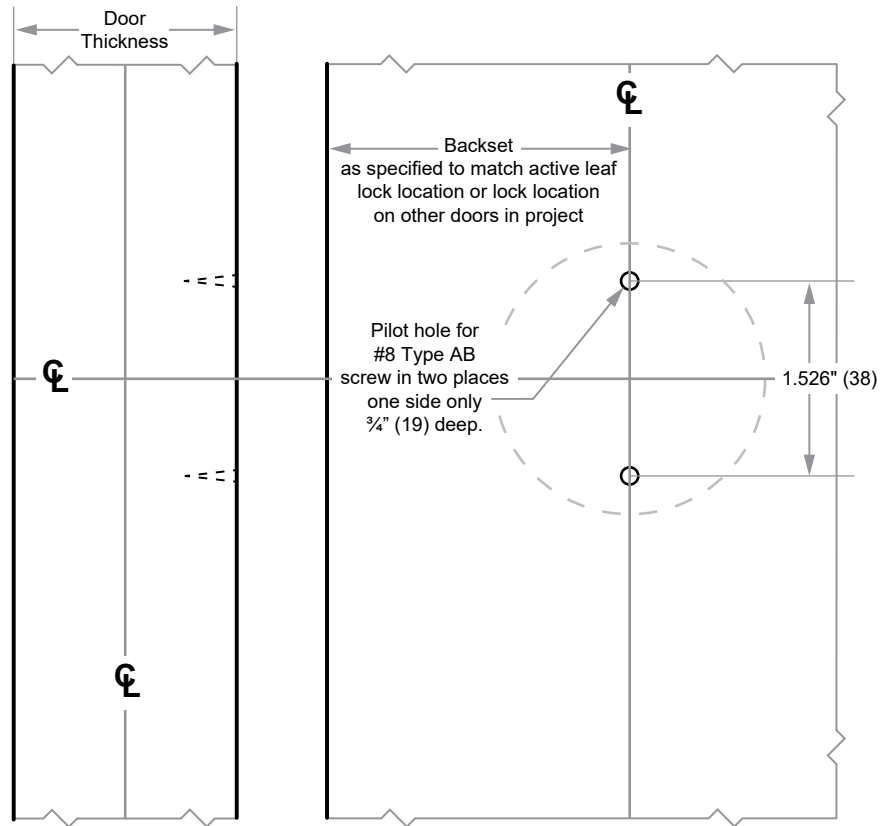

PT-Series

Model PT170

Door Type: Wood or Composite, Flat or beveled
Door Thickness: Any
Faceplate: None
Backsets: Any

Dimensions shown in parentheses () are in millimeters.

Door preparation template