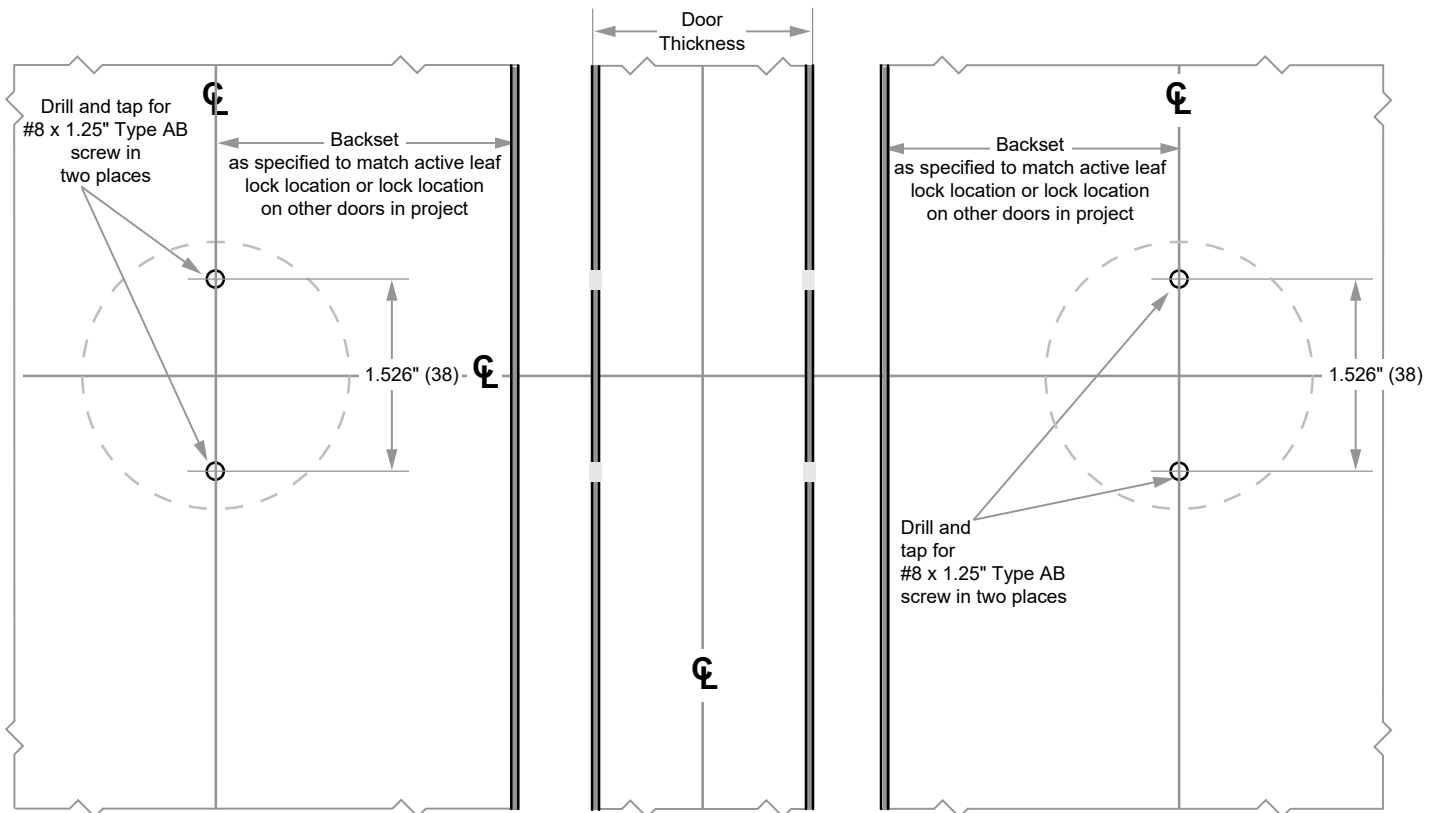

PT-Series

Model PT172

Door Type: Metal, Flat or beveled
Door Thickness: Any
Faceplate: None
Backsets: Any

Dimensions shown in parentheses () are in millimeters.

Door preparation template