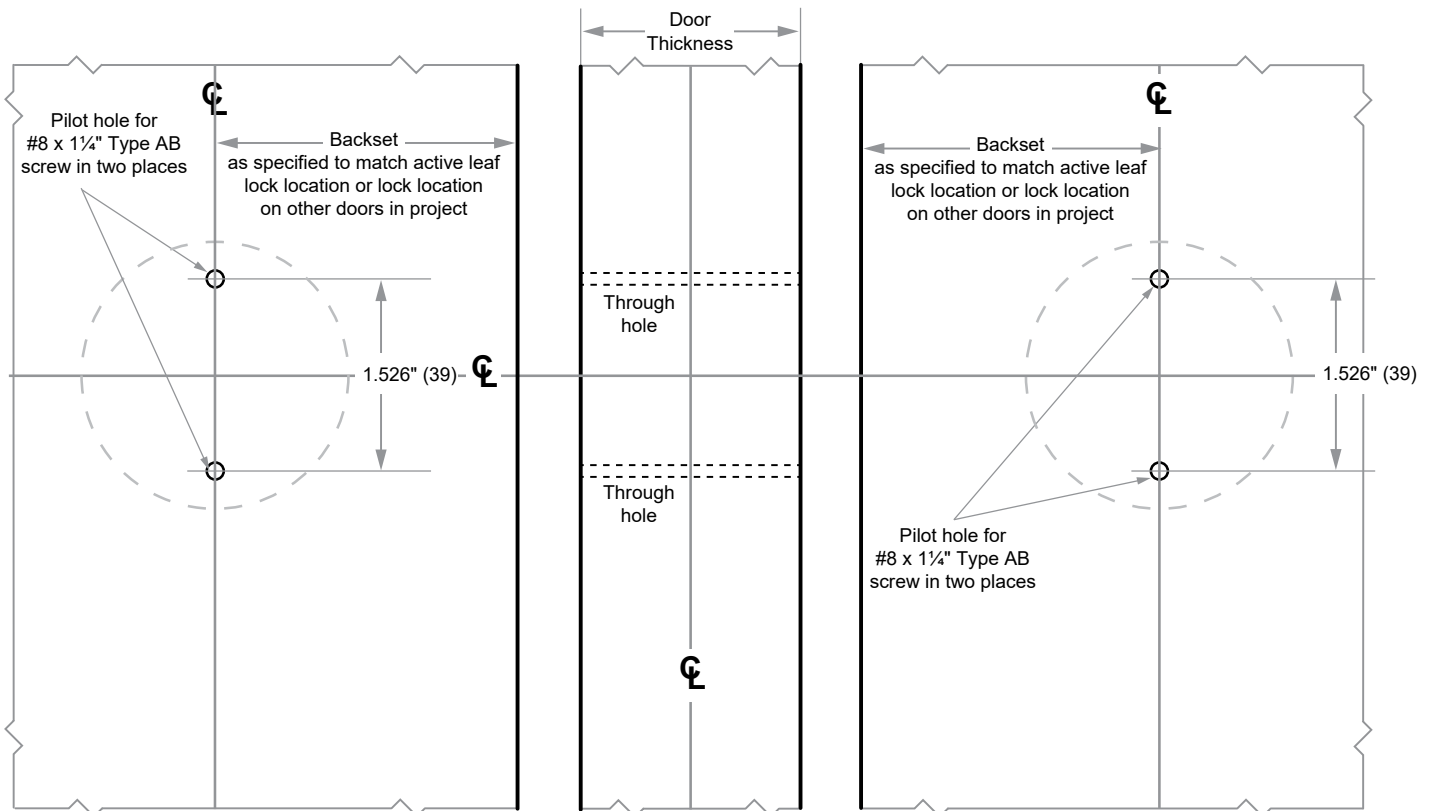

PT-Series

Model PT172

Door Type: Wood or Composite, Flat or beveled
Door Thickness: Any
Faceplate: None
Backsets: Any

Dimensions shown in parentheses () are in millimeters.

Door preparation template