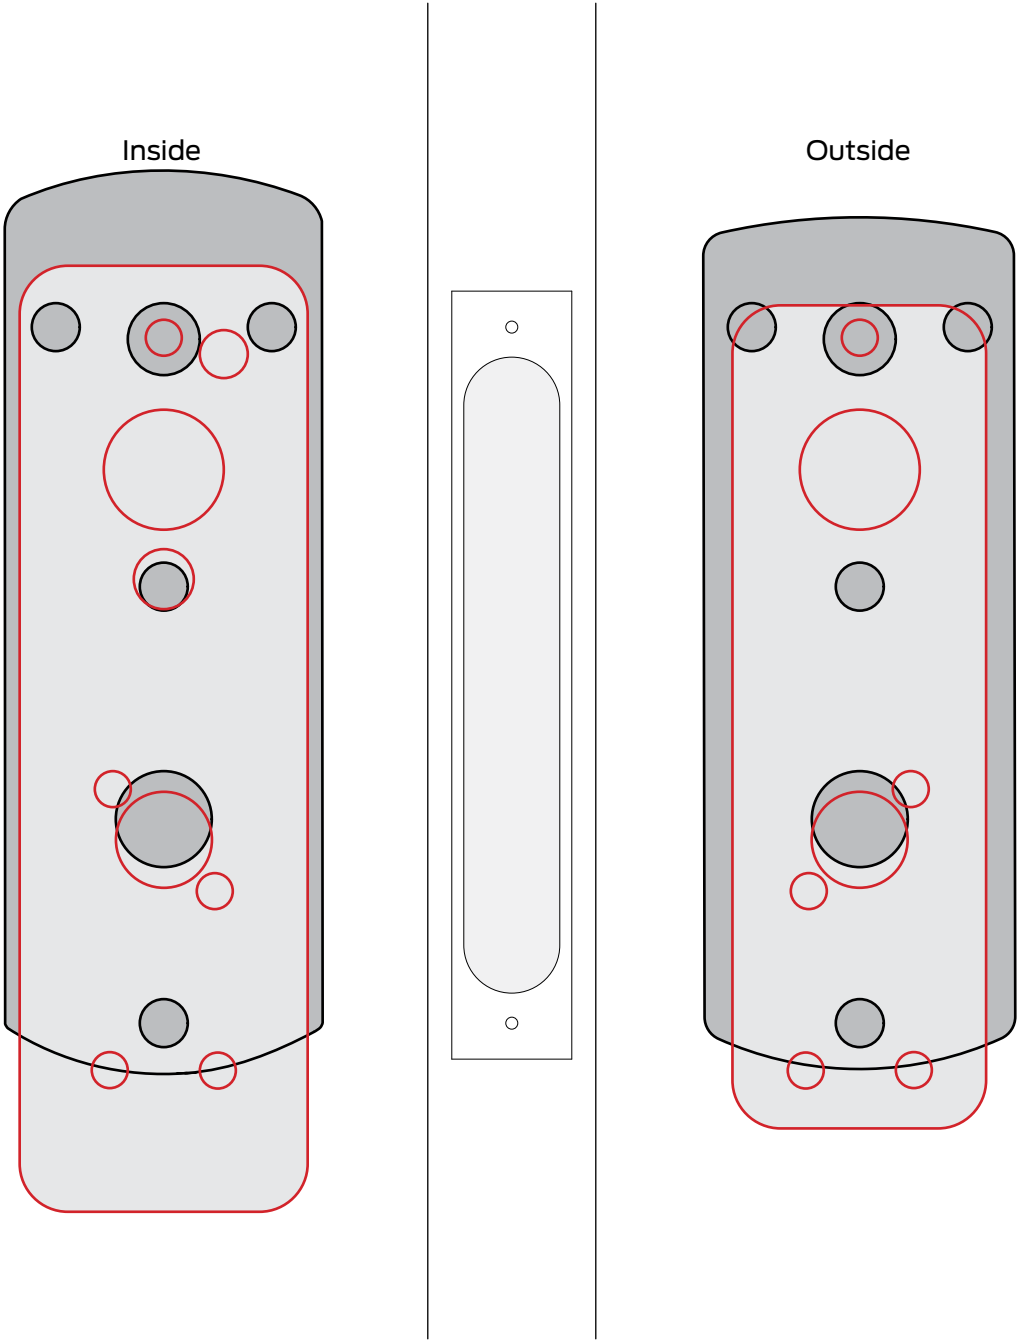

Dormakaba Ilco 790 Series, Mortise

Retrofitting From:
Dormakaba Ilco 790 Series, Mortise

To New Lock:
XE360-M