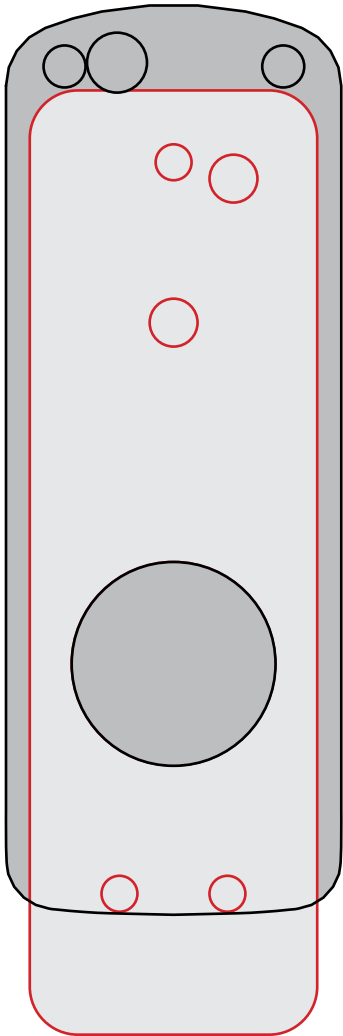

# Salto XS4 ANSI

**Retrofitting From:**  
Salto XS4 ANSI

**To New Lock:**  
XE360-M

# Salto XS4 ANSI

 **Retrofitting From:**  
Salto XS4 ANSI

 **To New Lock:**  
XE360-T

# Schlage CO-200

**Retrofitting From:**  
Schlage CO-100-MS/MD  
Schlage CO-200-MS/MD

**To New Lock:**  
XE360-M

# Schlage CO-200

**Retrofitting From:**  
Schlage CO-100-CY  
Schlage CO-200-CY

**To New Lock:**  
XE360-T

Inside

Outside