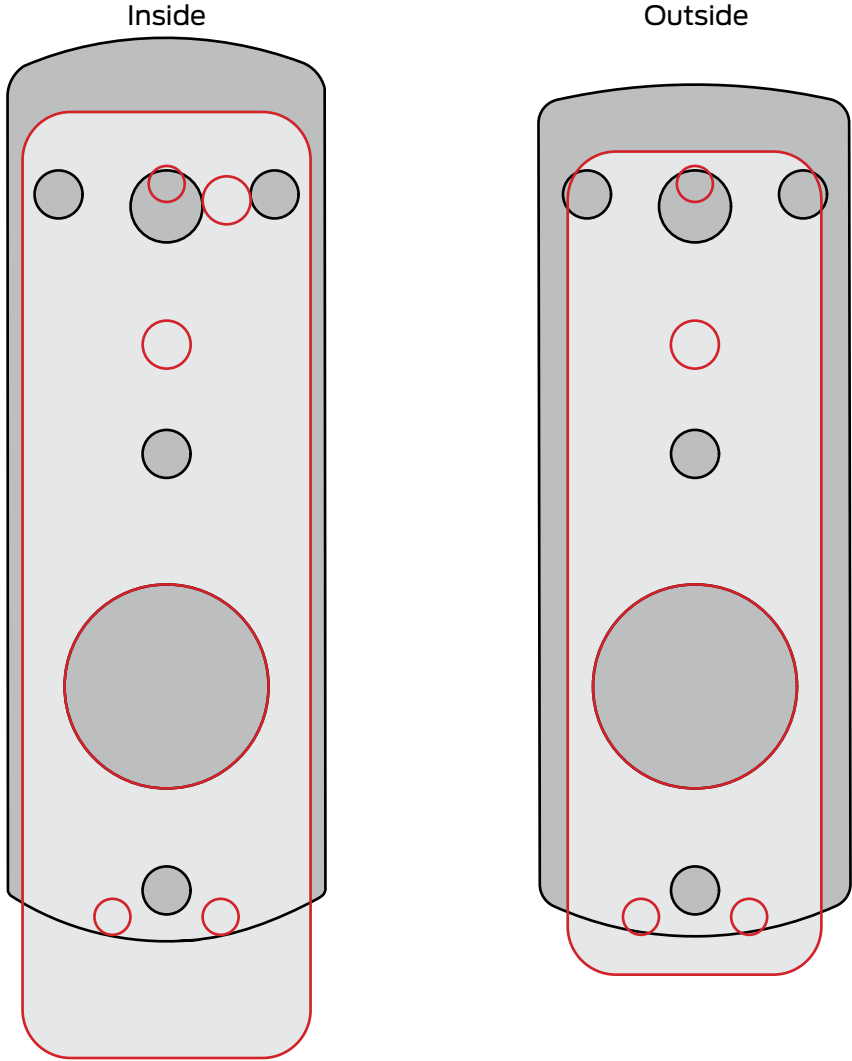

# Dormakaba Ilco 790 Series, Cylindrical

**Retrofitting From:**

Dormakaba Ilco 790 Series, Cylindrical

**To New Lock:**

XE360-T

Drawings not to scale.