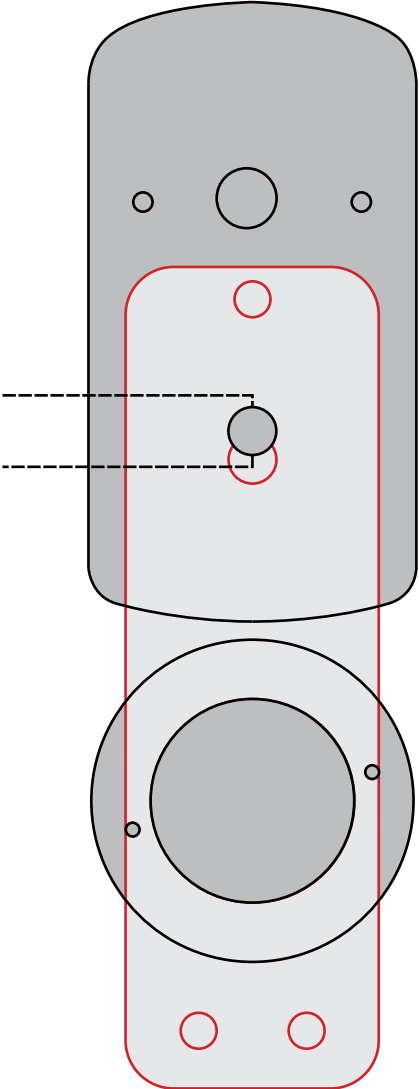

# Salto XS4 ANSI

 **Retrofitting From:**  
Salto XS4 ANSI

 **To New Lock:**  
XE360-T

# Schlage CO-200

**Retrofitting From:**  
Schlage CO-100-CY  
Schlage CO-200-CY

**To New Lock:**  
XE360-T

Inside

Outside