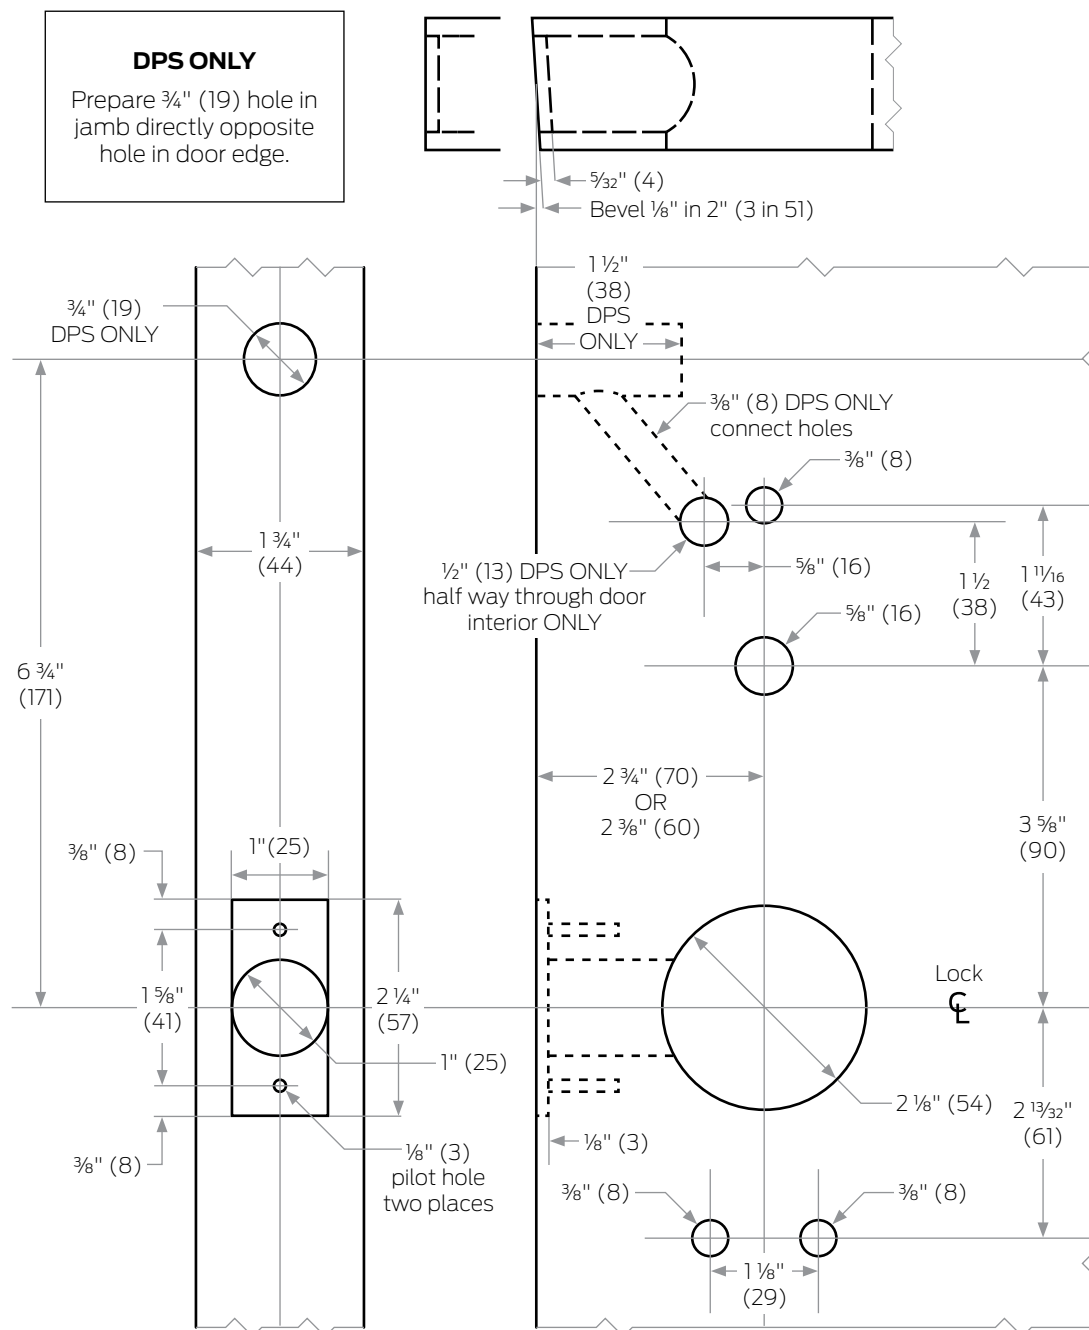

XE360-Series

Models XE360-T

- Door Type:** Wood or Composite, Flat or Beveled
- Door Thickness:** 1 3/4" (44 mm)
- Faceplate:** Square Corner, 1" (25 mm) wide
- Backsets:** 2 3/4" (70 mm), 2 3/8" (60 mm)

Dimensions shown in parentheses () are in millimeters.
Drawing not to scale.

Door preparation template