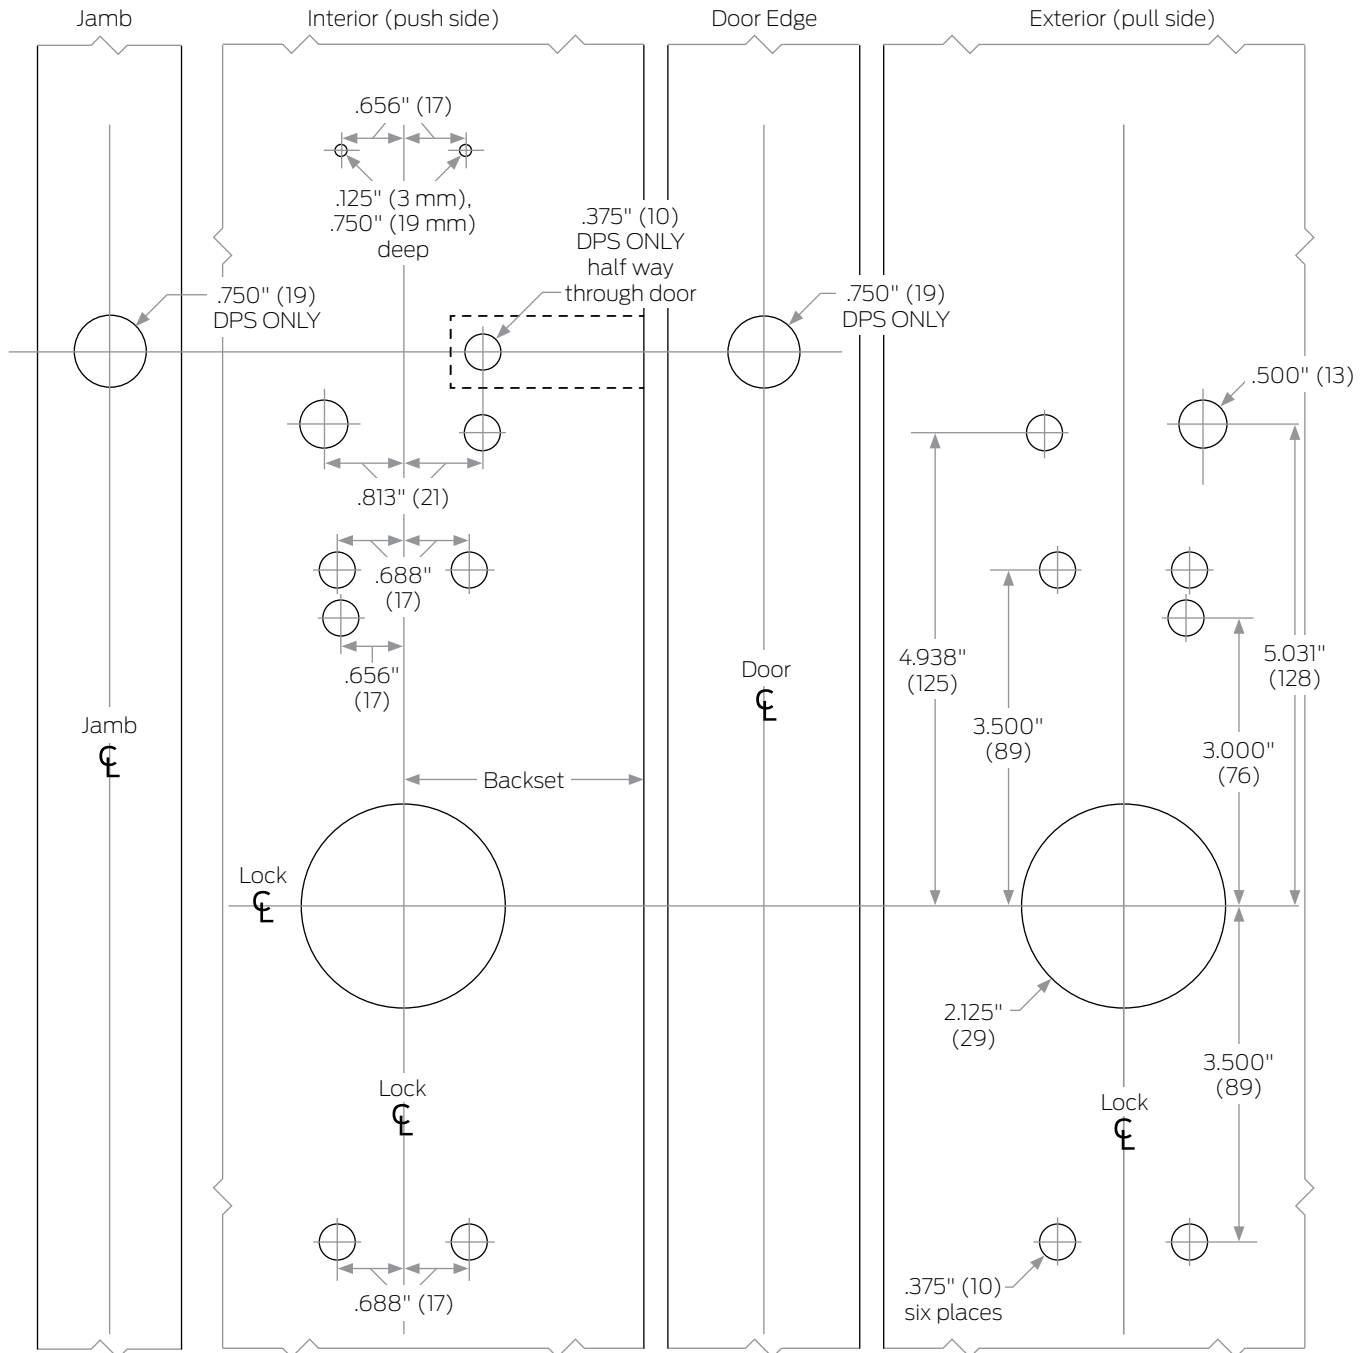

# XE360-Series

Models XE360-EW X VD99

- Door Type:** Metal, flat or beveled
- Door Thickness:** 1 3/4" (44 mm)
- Faceplate:** n/a
- Backsets:** **Varies**

Dimensions shown in parentheses ( ) are in millimeters.  
 Drawing not to scale.

Door preparation template